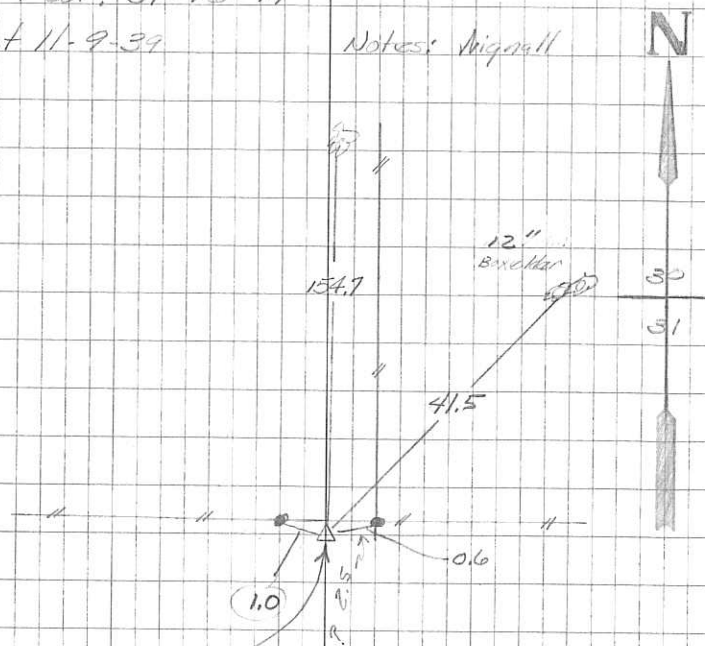

Found Limestone 14" x 6" x 6"
2-2" CM tile

Set CM (no desc.)

N 1/4 Cor. 31-76-19

Set 11-9-39

Notes: Vignroll

14" x 6" x 6" Limestone
Set Vertical

Dug hole 3' deep under
stone. Found no CM.
Reset stone in orig.
location.