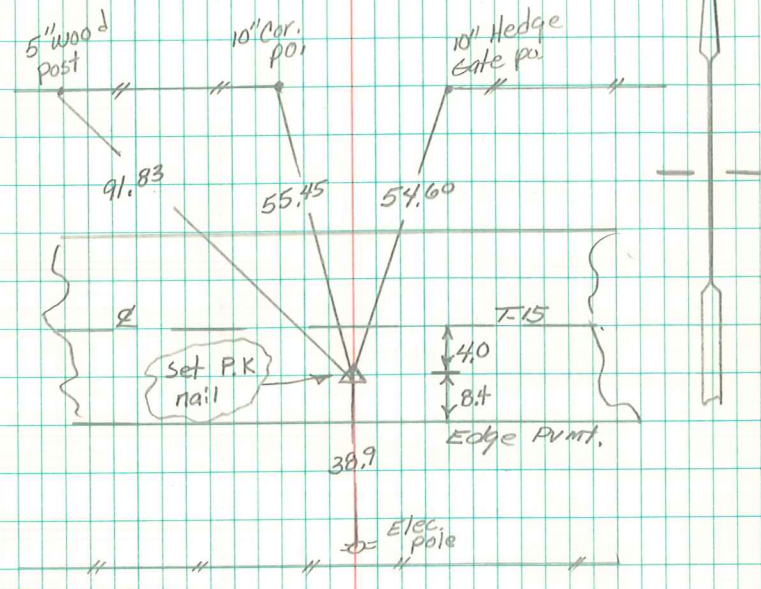

SE CORNER NW 4  
SEC. 35-76-19

Set on line midway between the W 1/4 corner and the E 1/4.

Abie Davis  
8/4/99