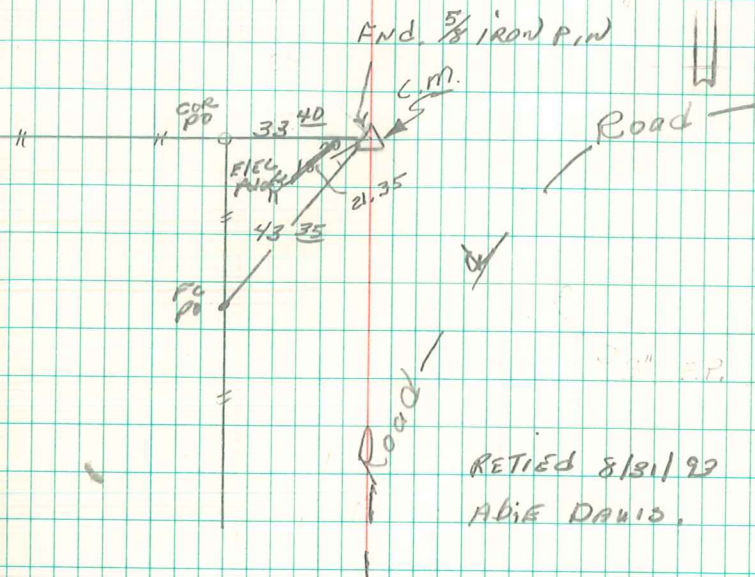

Found 2"x10"x18" Sandstone

set C.M.

N. 1/4 Cor Sec 11-76-20

set - Dec 29-39

NOTES: Jackson-Thomas

20

N

2
11