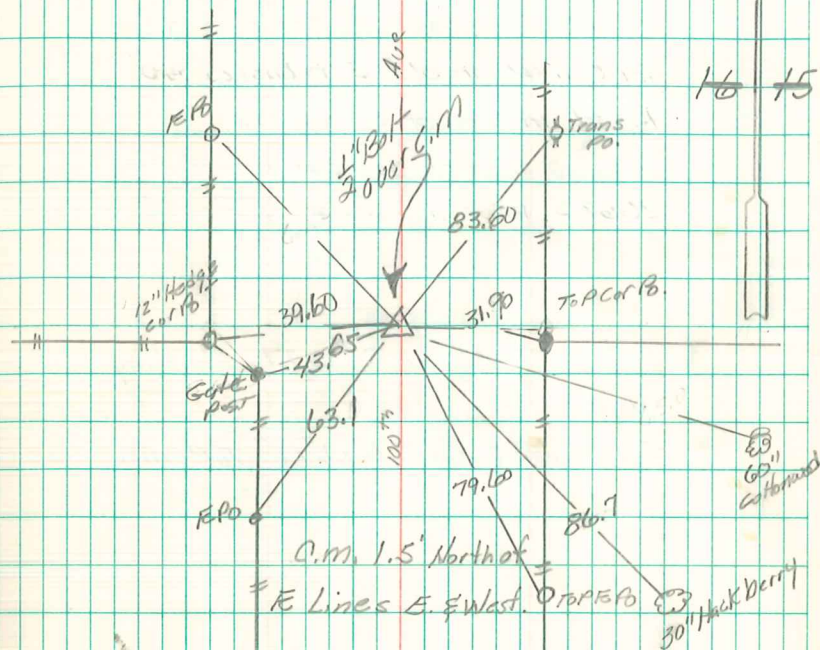

Found sand stone 18"x12"x3"
over 2-2" D tile.

set c.m. over 1-2" D tile lowered
in place

stone top c.m.

E¹ Cor 16-76-20

Set - 11-12-41

Notes: Kennedy

Party - Wells, Mass & Keith

Found & Retied
June 10-1975
Moll, Proson &
Miller
8/11/03 Able Davis