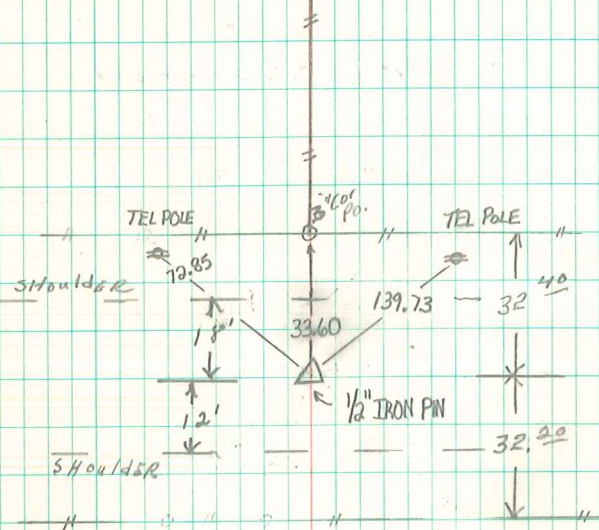

Found Small Granit Rock 10"x10"x7" over  
1-2" D tile

set c.m. on 2" D tile Lowered in Place

Rock Top C.M.

E $\frac{1}{4}$  Cor-17-76-20

Set- 9-30-41

Notes - Kennedy

Party = Shore & Luther

This c.m. buried by Constr.