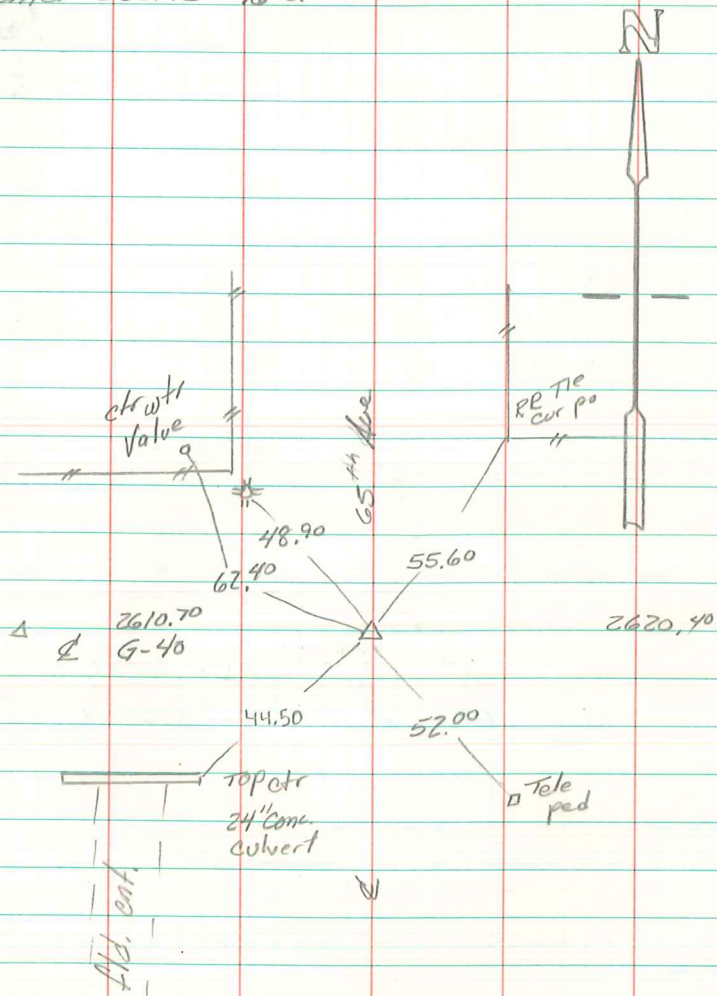

Center Sec. 13 - 76-21

find iron pin under Asph pvmt. on Δ G-40
and Δ 65th Ave, set pk nail over iron pin
Abie Davis 4/20/01

RE-TIED 10-15-12