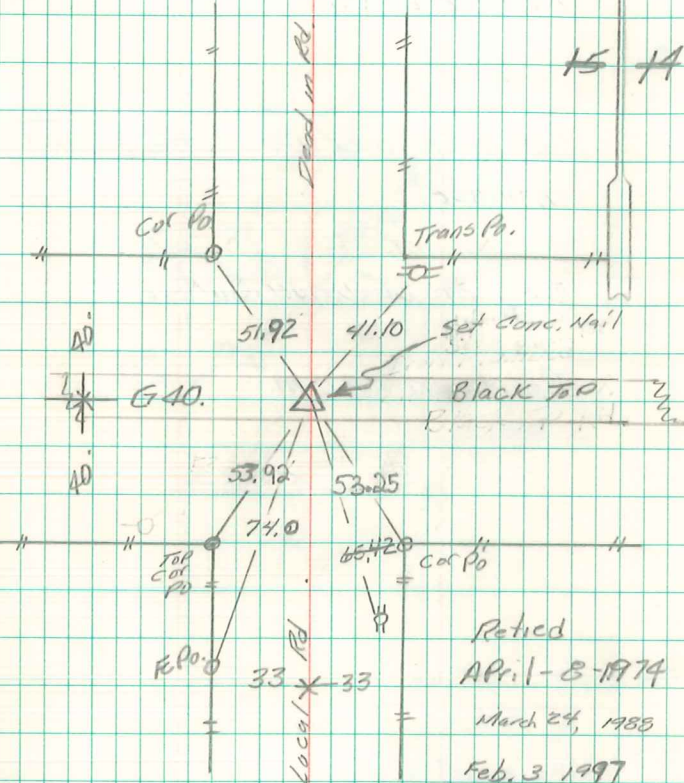

Found Granit Rock 12"x11"x9"  
over Pine stake 2FT Long over  
another Rock

Set c.m. over 1-2" D Tile standing  
on END. One Rock on East side  
C.M. & one on Top C.M.

E $\frac{1}{4}$  Cor 15-76-21

Set 5-23-41

Notes: Kennedy

Party - Luther, Elsberry

Retied  
April - 8 1974

March 24, 1988

Feb. 3, 1997

2/25/03

10/15/12