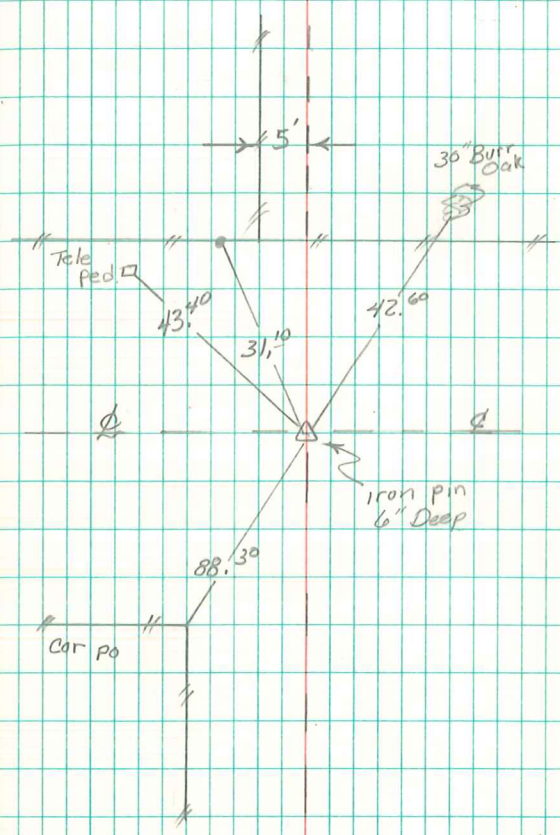

SE COR SW⁴ SW⁴
SEC 9 76-21

Found 4/7/97 Abie Davis