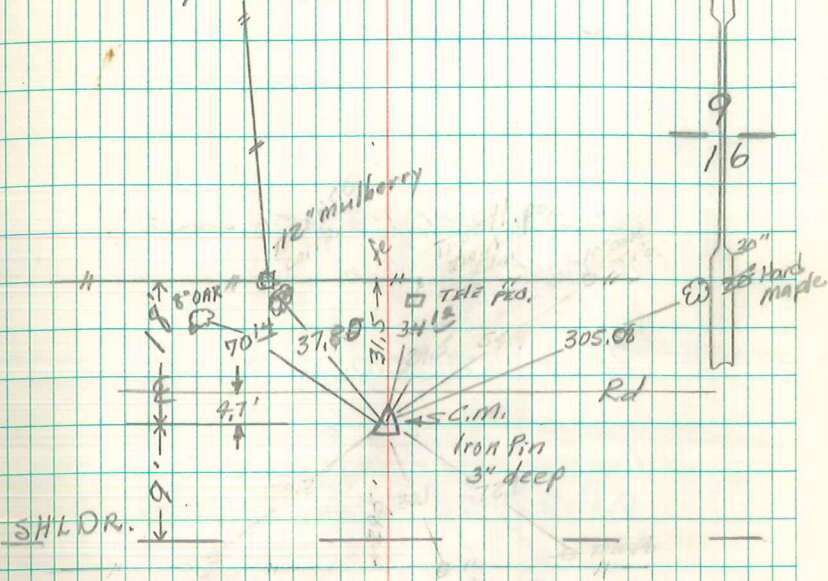

Found old oak stake on Direct
Line

Set C.M. over 1-2" tile & stake
standing on END. Put a Granit
Rock 12" x 8" x 5" on top C.M.

N¹/₄ Cor. 16-76-21

Set 10-23-41

Notes: Kennedy

Party- Walls, Burrus

2640.0 East of Sec. Cor.