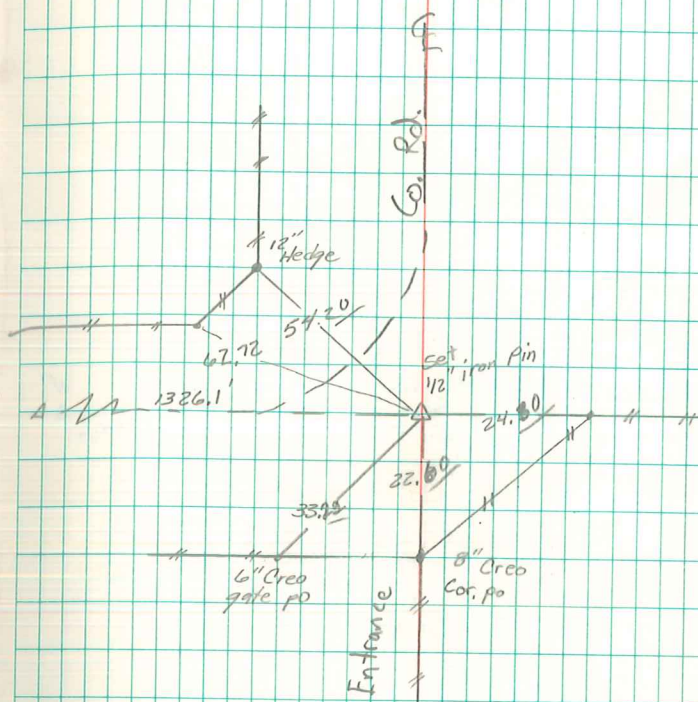

NE corner SW4NW4

Sec 16 76-21

5/28/91
Abie Davis

26 MAY 93
IDOT

4/13/2000 Dennis Künze IDOT