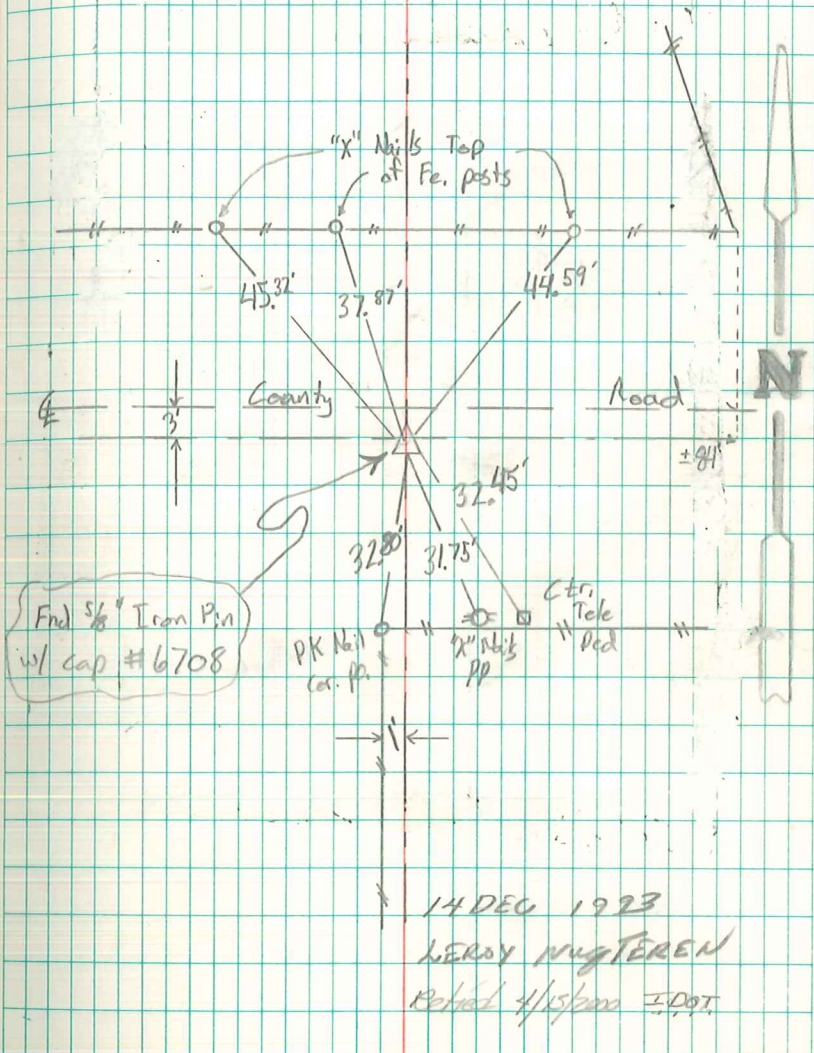

NE COR. NW 1/4 - SW 1/4 . SEC 22-76-21

Find 5/8" Iron Pin w/ cap #6708

14 DEC 1923  
HERBY NUGTEREN  
Revised 4/15/2000 I.D.G.T.