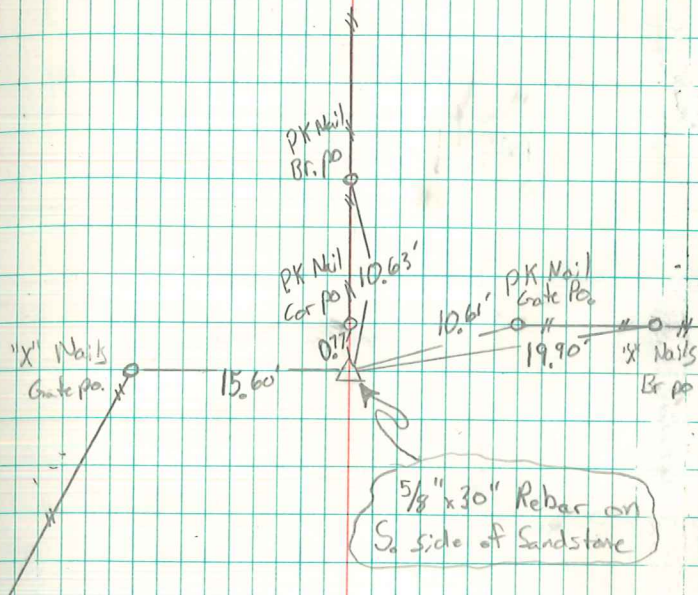

SE COR NW 1/4 SW 1/4 SEC 22-76-21

1993- Find 7"x10"x18" Red Sandstone on S₂
Side of Old Coc. post exposed 6"

14 DEC 1993
LEROY MUGGEREN
Revised 4/13/2000 D.M.T.