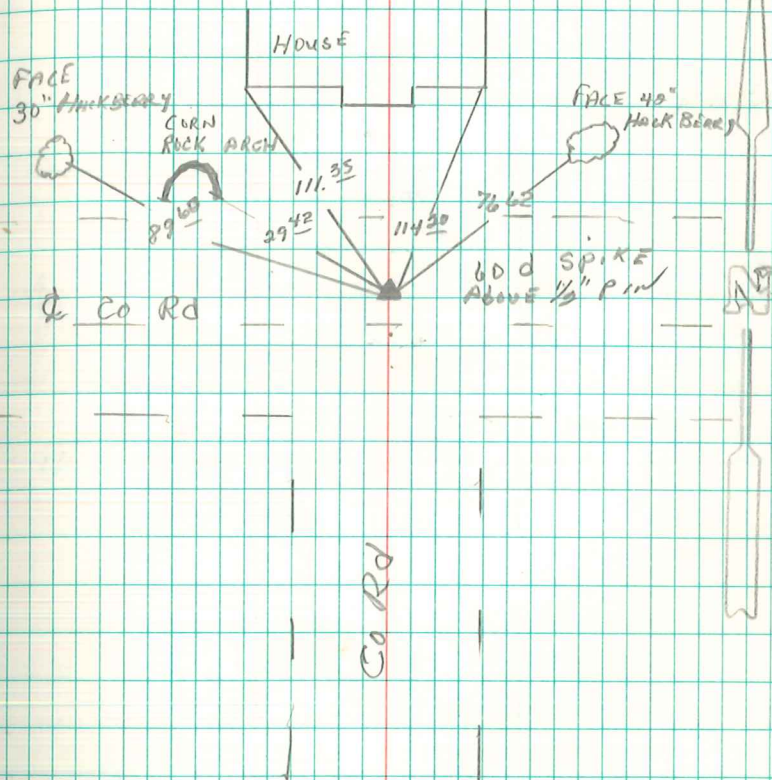

NE COR. NW⁴ SW⁴ SEC 26-76-21Find 1/2" Square Iron Pin 18" Deep, Set 60d
Spike aboveRETIED 27 MAY 93
IDOT 4/14/2000 IDOT