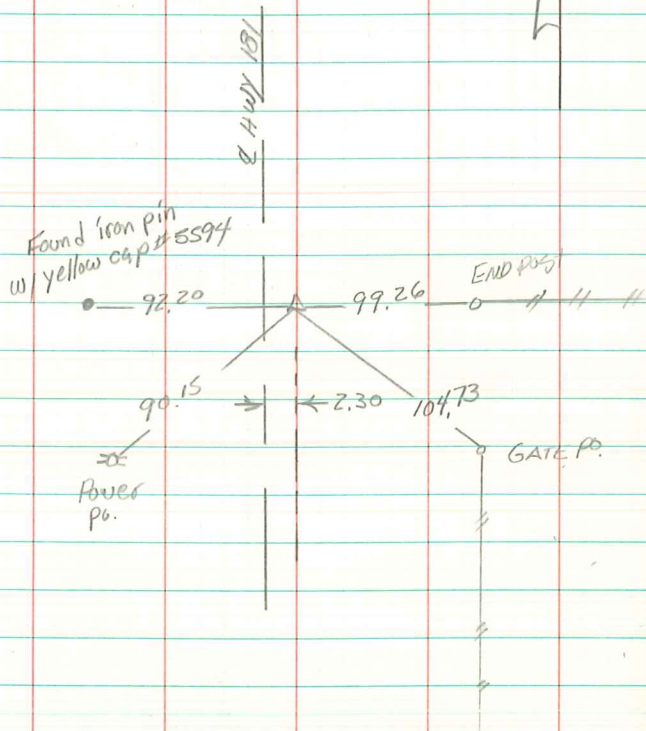

NE CORNER OF THE SE 1/4 SW 1/4

Sec. 27 76-21

Found cur "X" 2.30' EAST of 1A HWY #5

Dennis KUNZE IDOT 4/13/2000