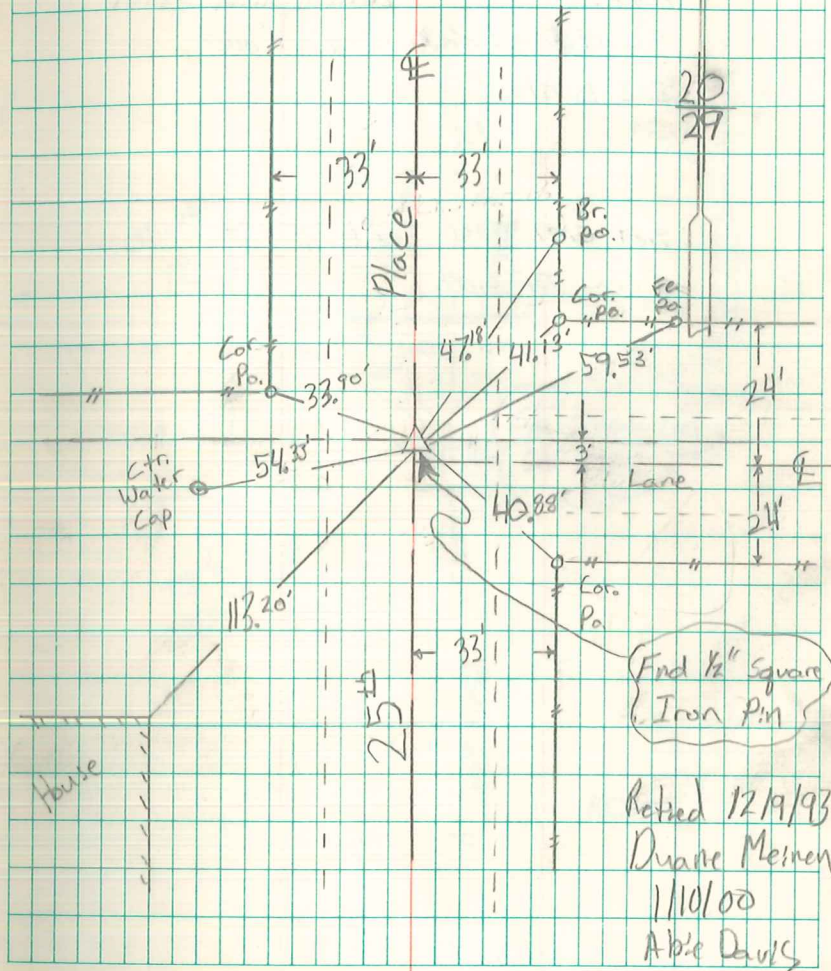

Nth Cor. 29-76-21

Set: 11-16-40

Note: Kennedy

Party: Shore, Mitchell

Retired 12/19/93
 Duane Meinen
 1/10/00
 Able Davis