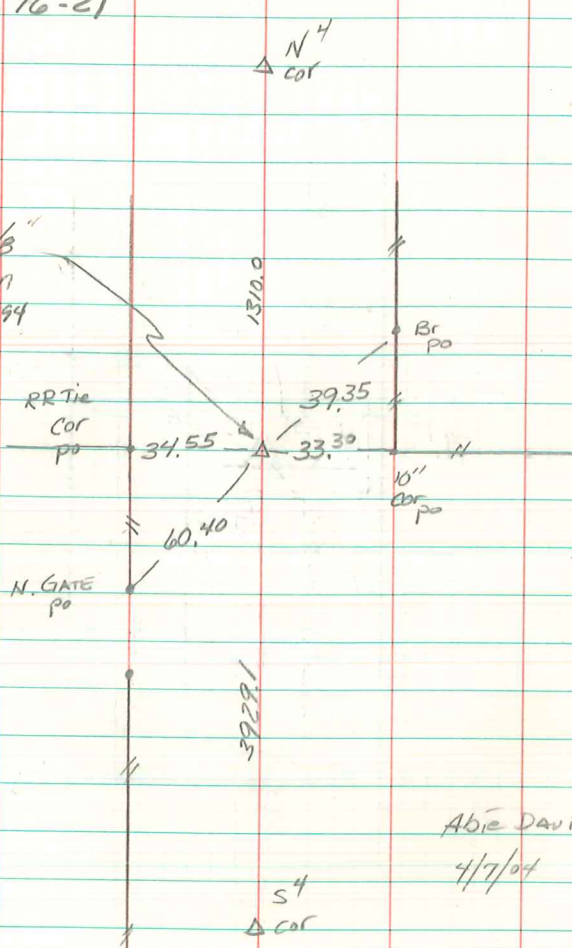

SE COR NE⁴ NW⁴

Sec 29-76-21

Set 5/8"
Iron Pin
w/cap #5594

Abie Davis

4/7/04