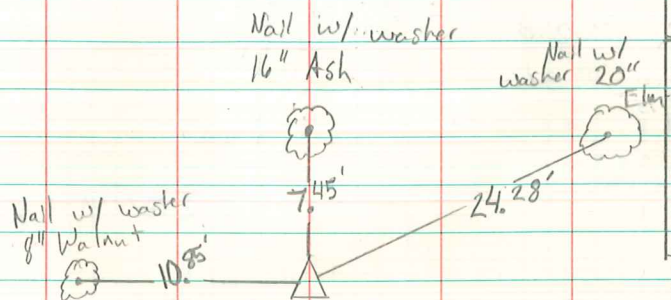

W⁴ cor. Sec. 30-76-21

Find 4" ϕ conc. mon. 0.30' Deep w/
stone memorials on E. & SW. sides.

Replaced stone memorials & placed
pink cased magnet on E.
side, 1' below top of mon.

9/7/06
Scott Steinfeldt