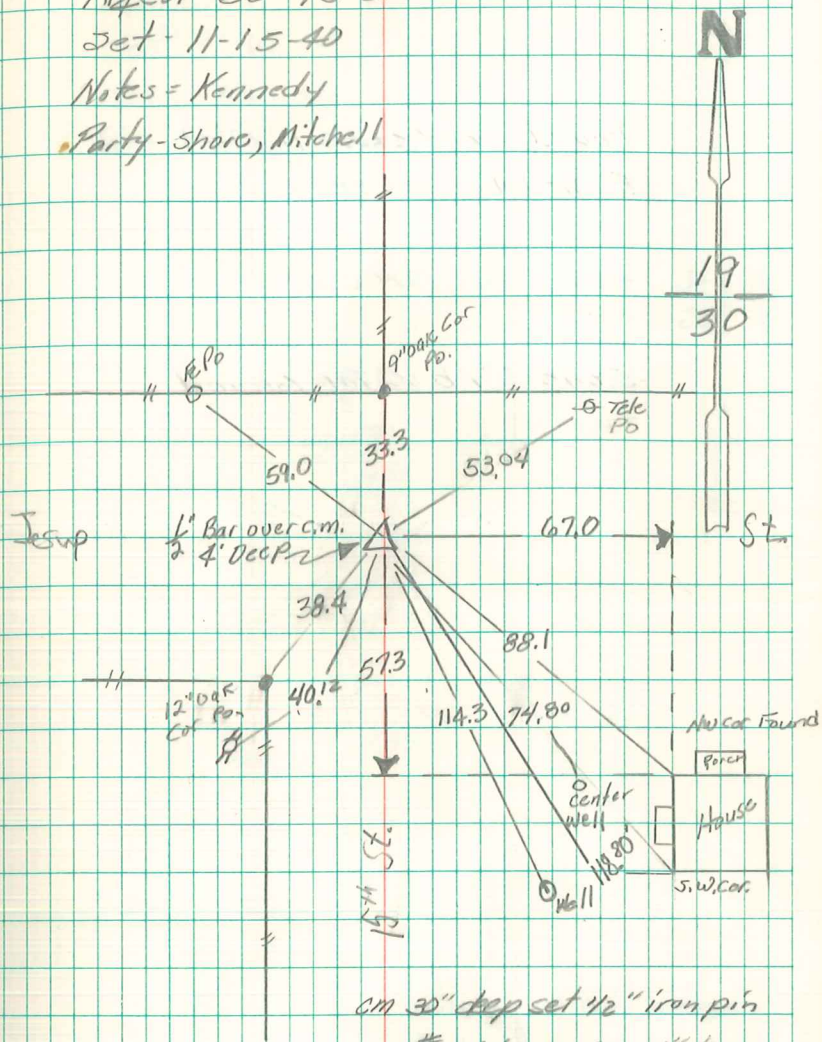

Found a Piece of 2" D Tile
8" Long

Set Men on Piece of 2" D
8" Long Tile Lowered in Place

TOP Men 17" under TOP Surface

NE Cor 30-76-21

Set - 11-15-40

Notes = Kennedy

Party - Shore, Mitchell

cm 30" deep set 1/2" iron pin
cap #5594 over cm 4" deep
Abie Davis 4/10/01
Scott Steinfadt 8/7/06