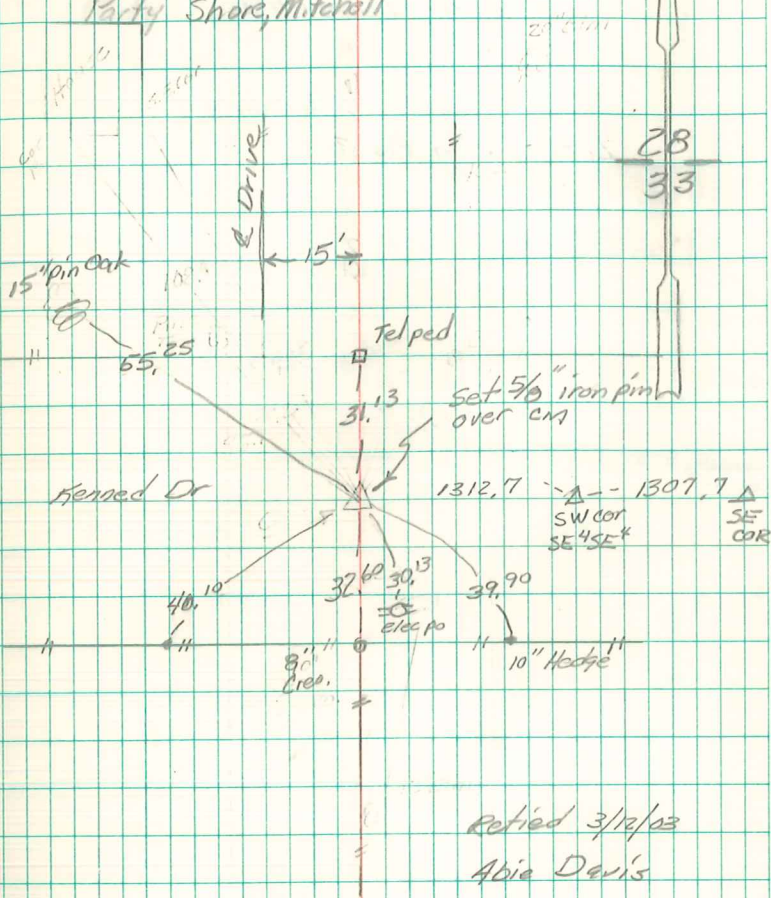

Found Granit Rock 18"x10"x9"  
over 2-2" D Tile.

set man on one D Tile Lowered  
in Place. To P.C.M. 17" under Top Surface

Rock on North side of C.M.  
Level with Top C.M.

N<sup>1</sup>/<sub>4</sub> Cor 33-76-21

set 11-7-40

Notes: Kennedy

Party Shore, Mitchell

Retied 3/12/03  
Abia Davis