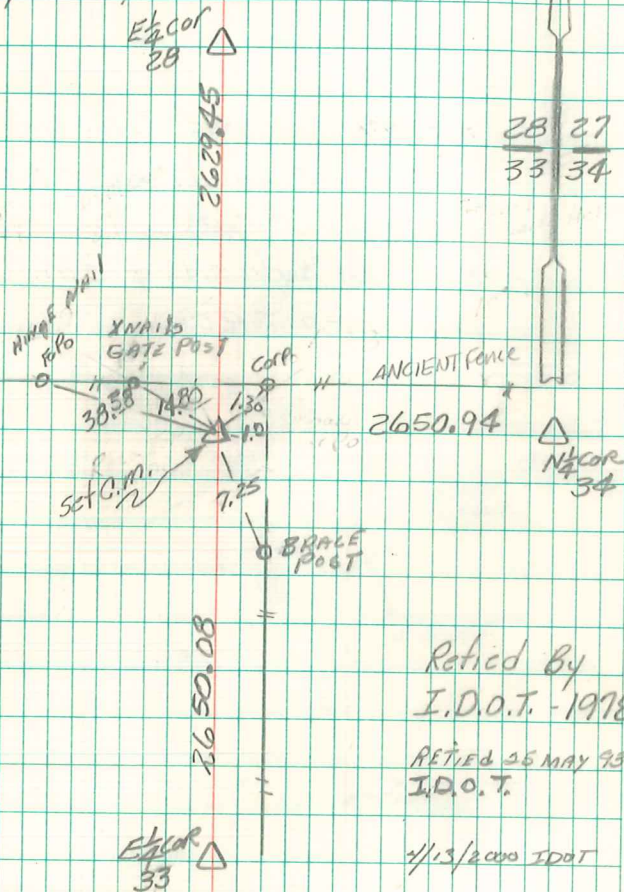

Found small Granite Rock 9"x8"x5"
over 2-2" D Tile

Set C.M. on one D Tile Lowered
in Place

Rock on top C.M.

Found SCM 10 Deep 0.2' South
and 0.3' West of pointed 8x6x4
Granite Stone 4/13/2003

N.E. Cor 33-76-21

Set 11-7-40

Notes: Kennedy
Party share Mitchell

Retied By
I.D.O.T. - 1978

RETIED 25 MAY 93
I.D.O.T.

4/13/2000 IDOT