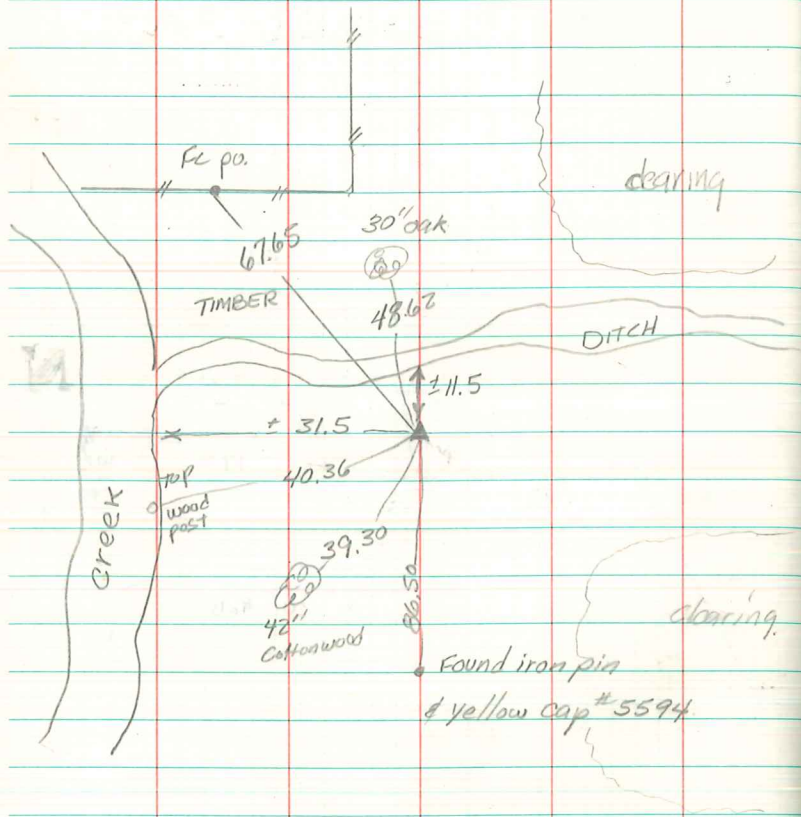

SE CORNER OF THE SW<sup>1</sup>/<sub>4</sub> SW<sup>1</sup>/<sub>4</sub>

SEC. 27 76-21

Found iron pin w/ yellow cap #5594

EXPOSED 1"

Dennis KUNZE ILDOT 4/13/2000