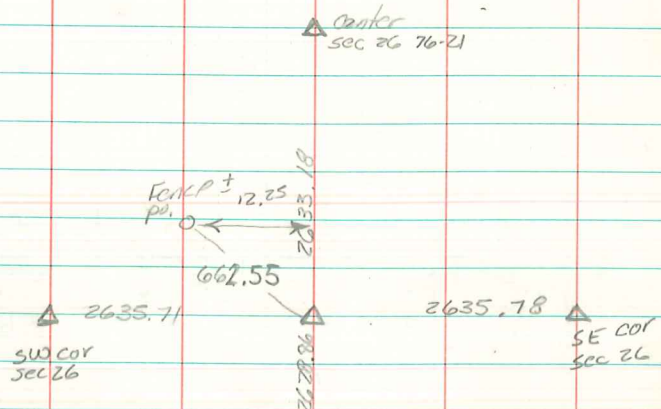

S 1/4 CORNER
Sec 26, 76-21

Set Aluminum Towa D.O.T. MARK.

2.0' deep

4/14/2000 I.D.O.T.