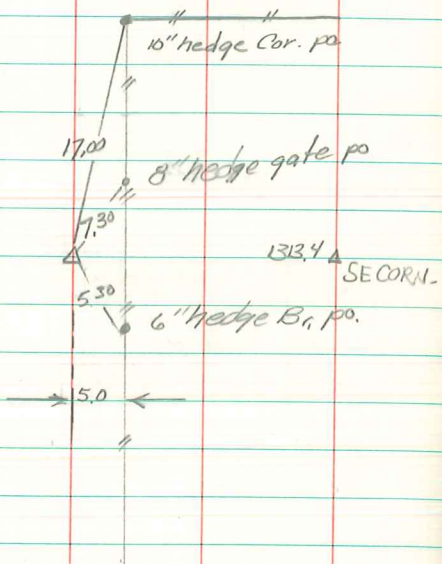

N⁴ Corner SE⁴

Sec 5-76.21

1313.5
S⁴
Corn

Set 5/8" iron pin w/cap at Mid point of
on line

Abner Davis 11/24/99