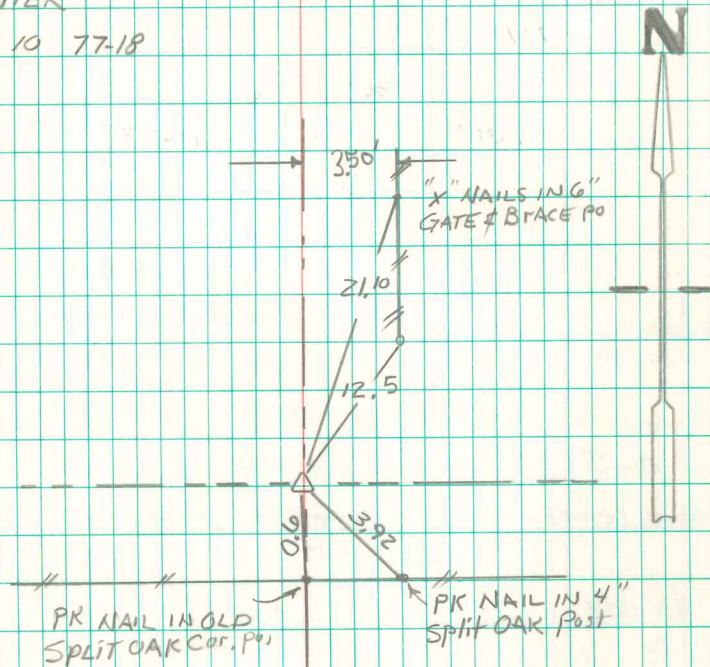

NOV 7, 1995 SEARCHED AROUND OLD
CORNER POST BUT FOUND NOTHING, SET
5/8" X 30" REBAR ON NORTH SIDE OF
OLD CORNER POST.

LEROY NUGTEREN

CENTER
SEC 10 77-18

11/28/95
Leroy Nugteren