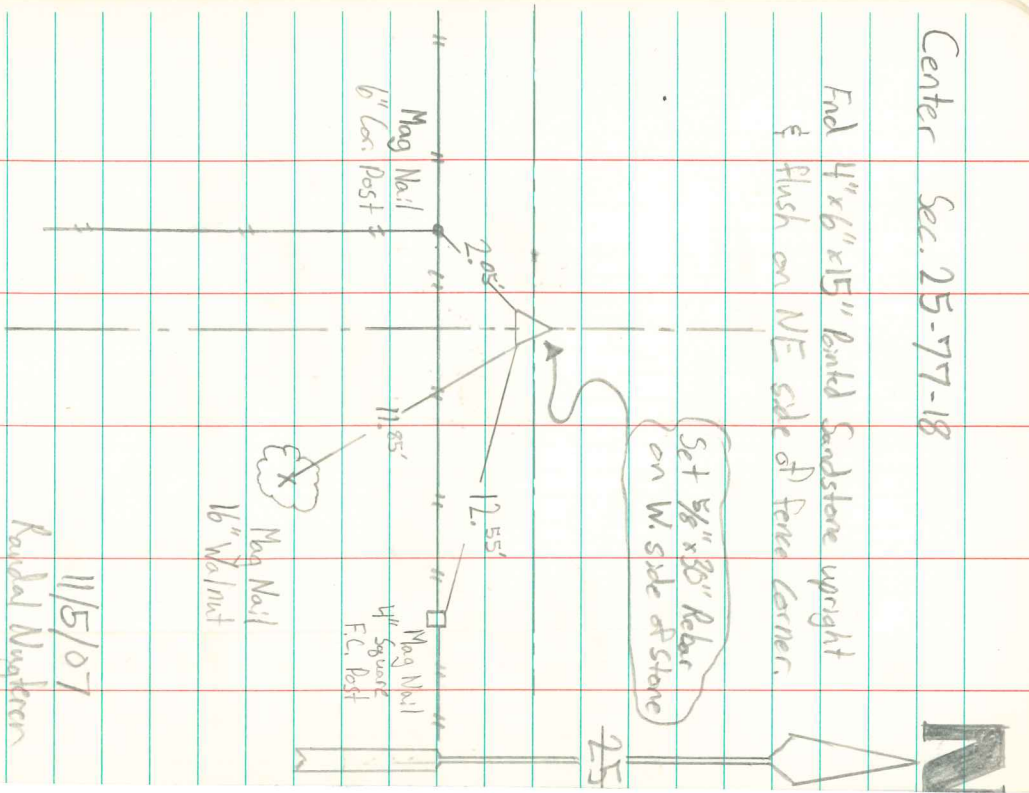

Center Sec. 25-77-18

Find 4" x 6" x 15" Bent Sandstone upright
& flush on NE side of fence corner.

11/5/07
Kavdal Nygsten