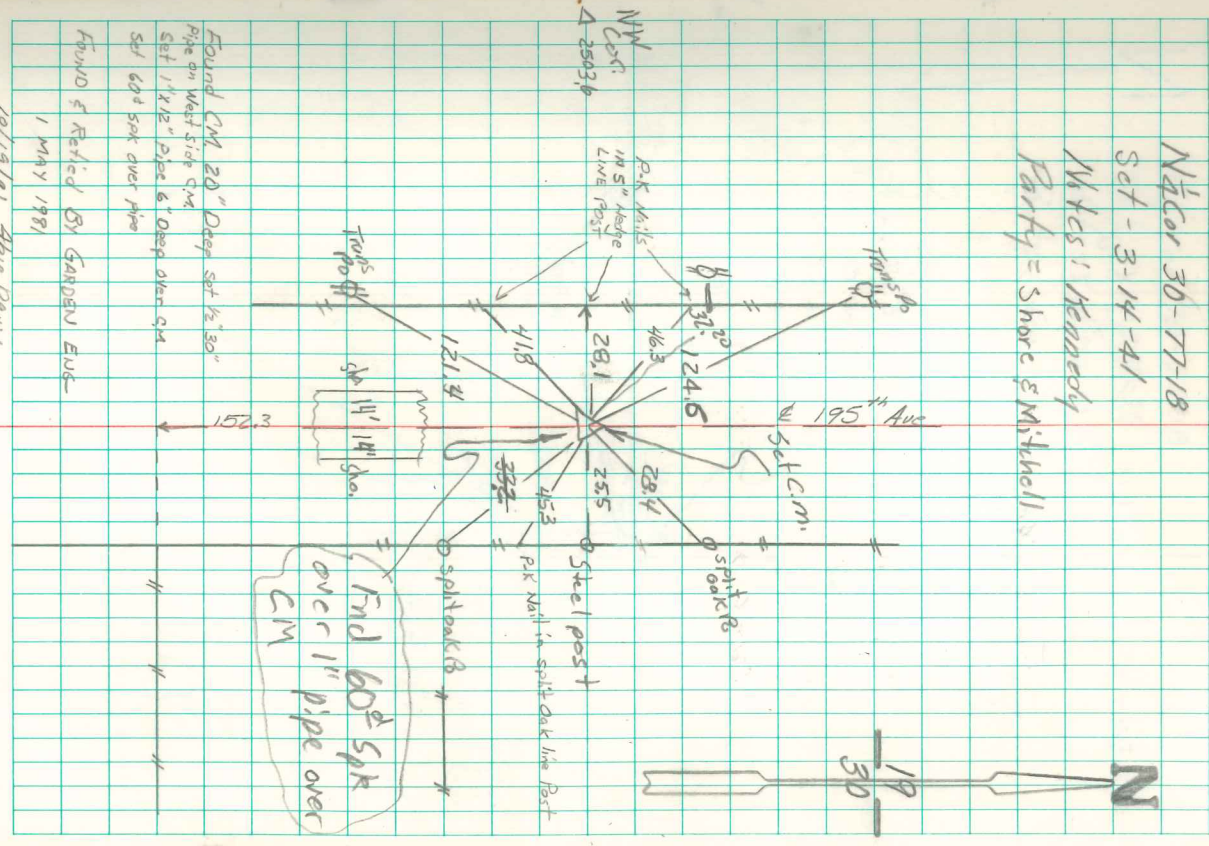

N^o 30-77-18

Sct - 3-14-41

Mrs. Kennedy
Party = Shore & Mitchell

Found CM 20" Deep set 1/2 30"
Pipe on West side of 1"
Set 1 1/2" pipe & 1" Deep over CM
Set 60" spk over pipe
Found & Refixed BY GARDEN EWE
1 May 1981
10/19/01 Abie Davis

Found oak Stake

Sct C.M. over 1-2" D. Hole Standing
on END

Pieces of Cracking around Top C.M.