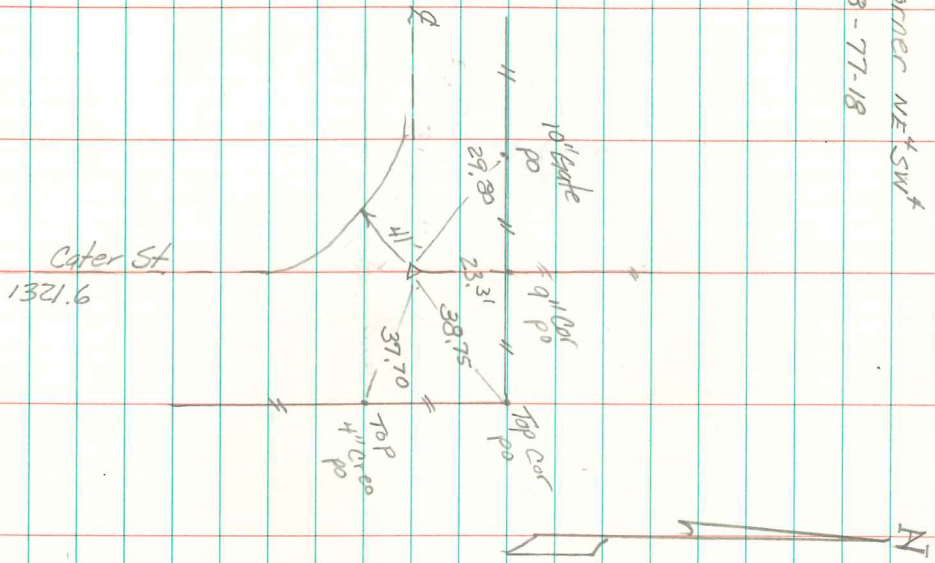

SE CORNER NE¹SW⁴
Sec 8-77-18

Set 5/8" iron pin w/cap
#5594 Able Davis 11/8/01