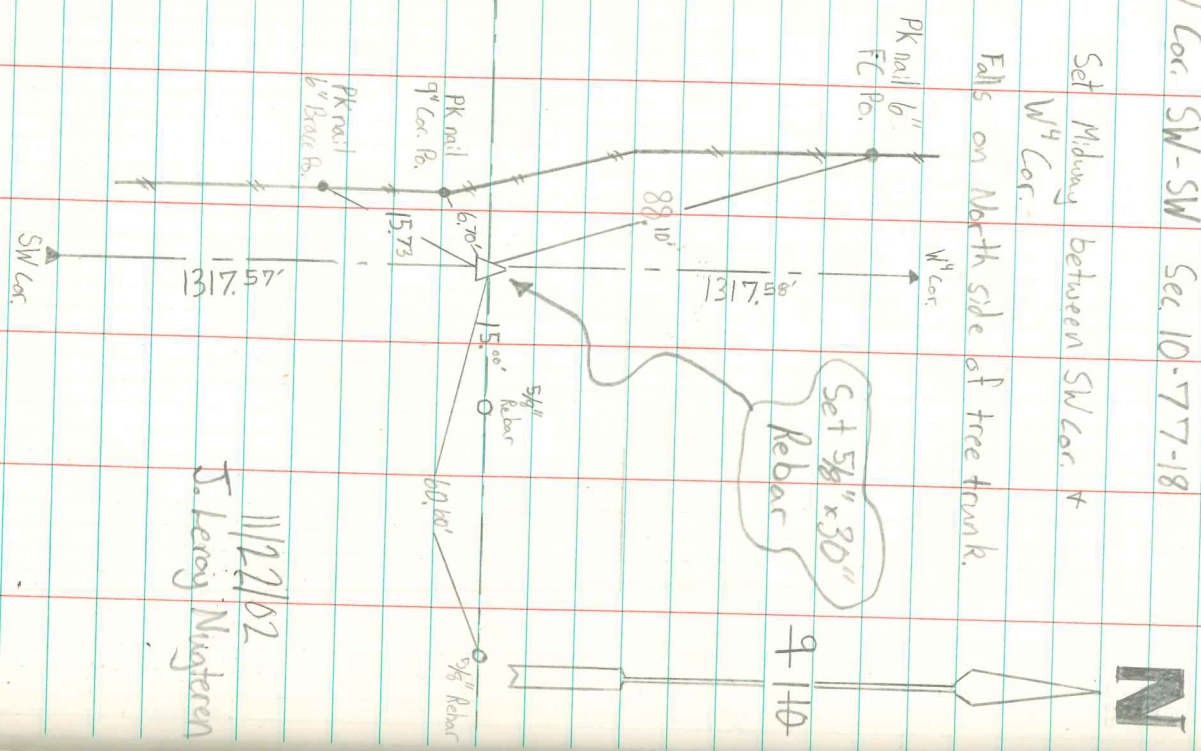

NW Cor. SW-SW Sec. 10-77-18

Set Midway between SW Cor. + W⁴ Cor.

Falls on North side of tree trunk.

11/22/62
J. Leroy Ningenen