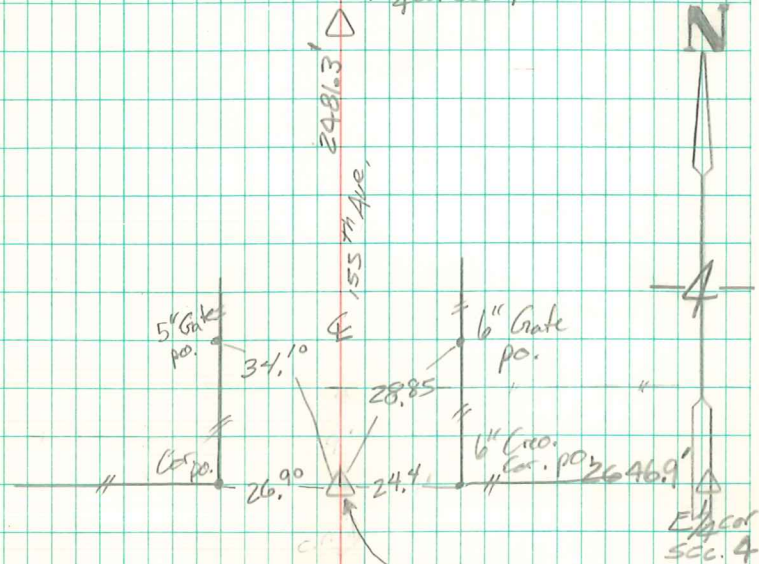

N 1/4 cor sec 4

Set 5/8" iron pin
4" deep Cap #5594

2641.20'

521

Abie Davis 8/8/01