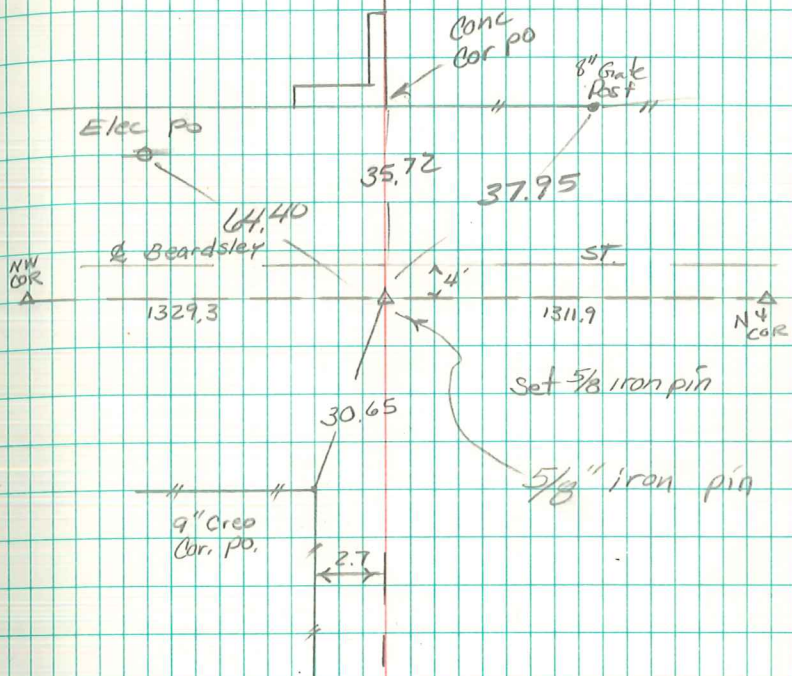

NW Cor NE⁴NW⁴
 Sec 11-77-20

5/15/07
 Abie Davis