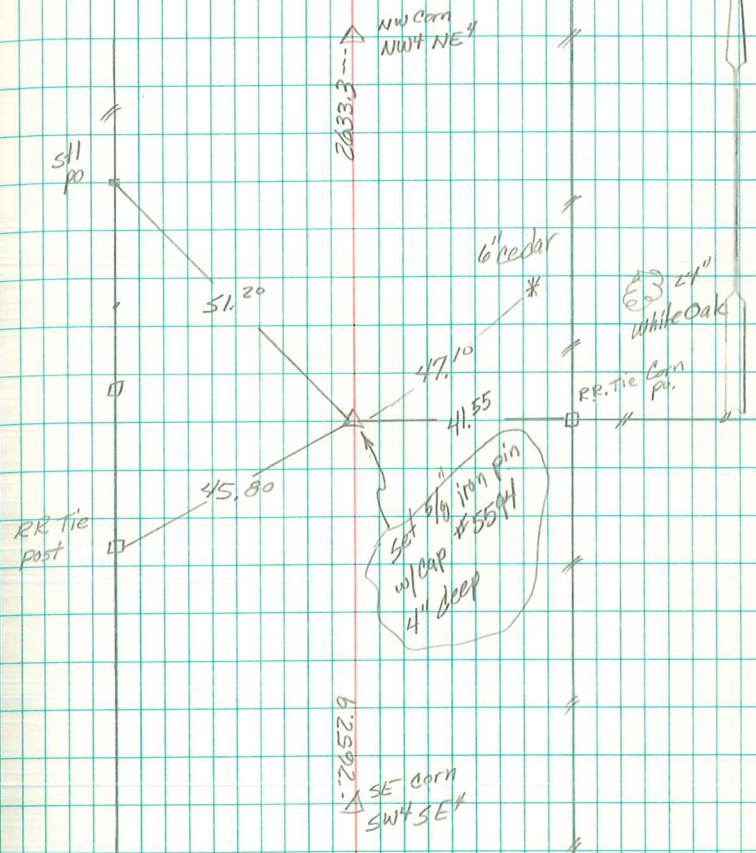

NE CORNER NW<sup>4</sup>SE<sup>4</sup>  
SEC. 18-77-20

Set Corner in Center of road in line  
with old division fence east. Abie Davis  
3/20/00