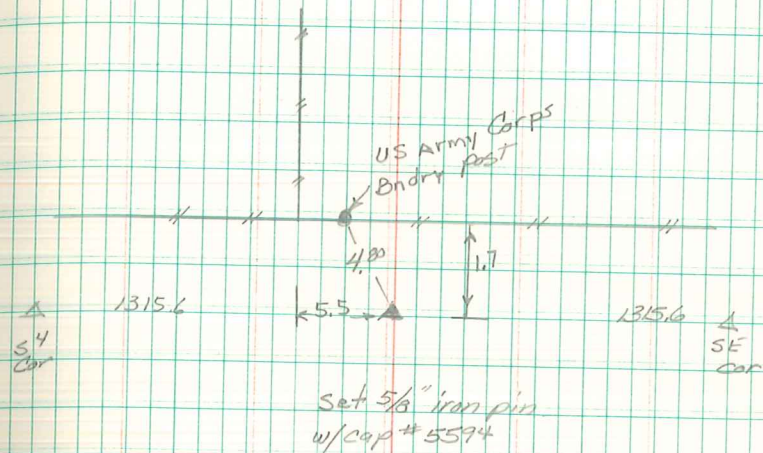

SE Corner SW⁴SE⁴

3-77-21

Set 5/8" iron pin
w/cap # 5594

set 10/31/05
Abie Davis