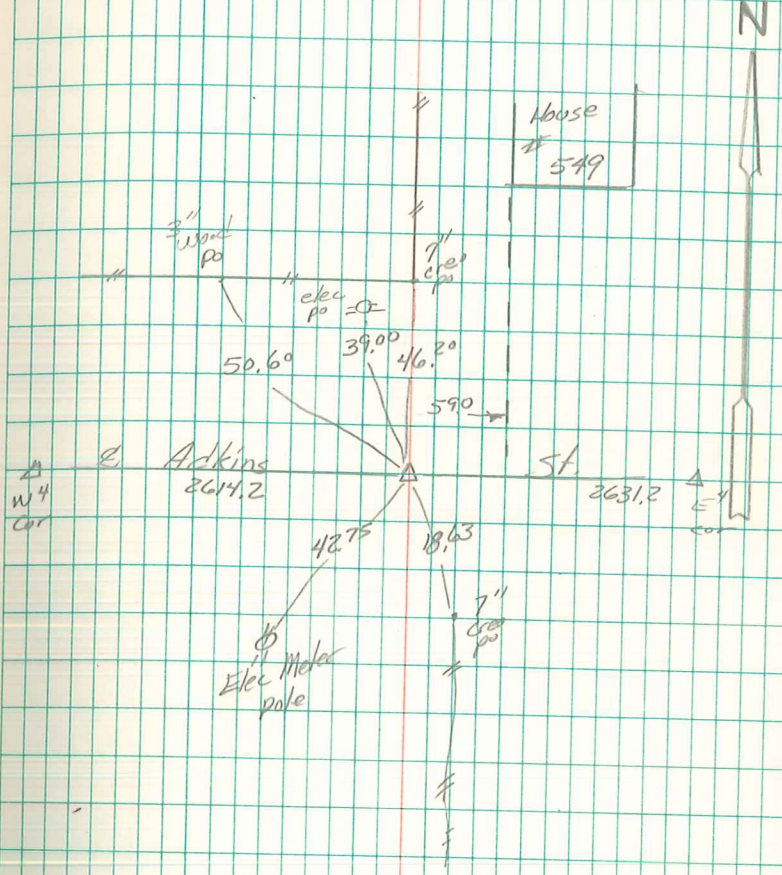

Center Sec 2 77-21

Set 5/8" iron pin w/  
 yellow cap #5594  
 3" deep. Abie Davis  
 5/7/02