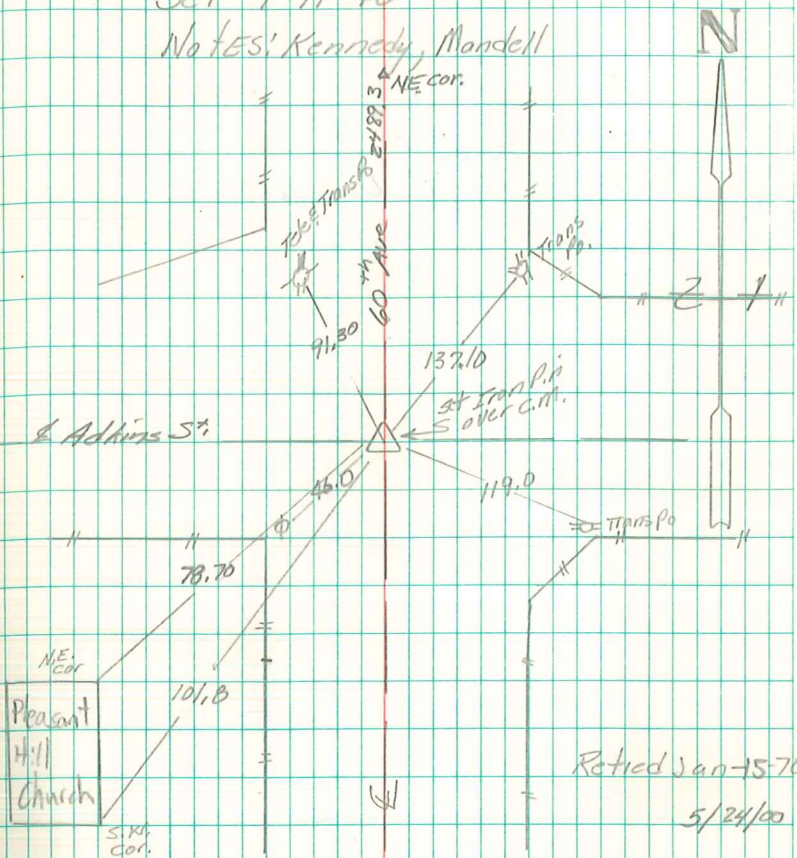

Found 2-Folgers Coffee cans
 Filled with concrete & concrete
 under cans. Left Evidence in
 Place

Set C.M. on North side, $3\frac{1}{2}$ "
 of Crockery under C.M.

E. 1/4 Cor Sec 2-77-21

Set 9-11-40

Notes: Kennedy, Mandell

Retired Jan-15-70
 5/24/00

End CM 30" deep w/cure. Filled coffee can on
 S side CM. Set 1/2" x 24" iron pin above cor
 w/cap #5594.
 Abie Davis