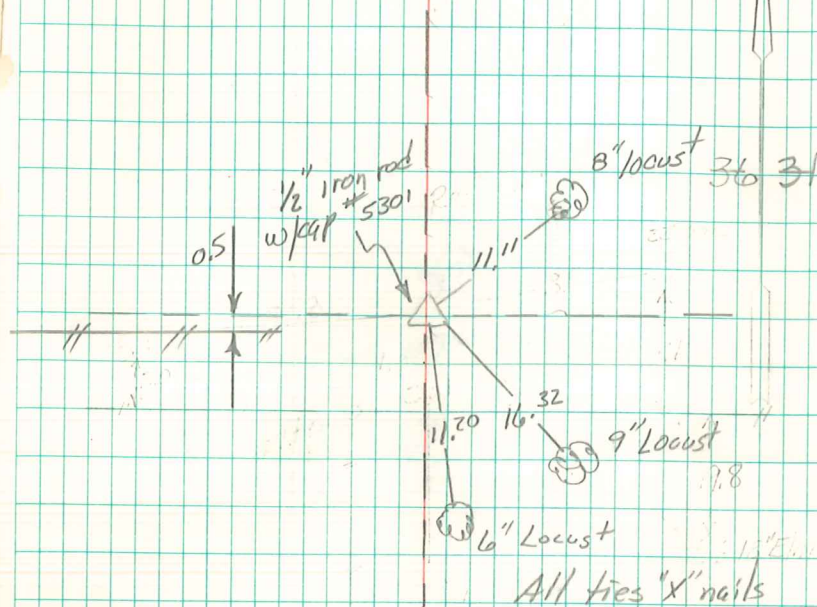

Found Iron Rock 16"x7"x6"
over 2-1/2" tile
Right where we set mon.

set cm. on top one tile
Lowered in place.

Rock on top cm. sticking above
surface

W. 1/4 Cor. Dec 31-77-21

set 10-11-1990

Notes: Kennedy, Shore & Mitchell

N

Searched for but could not find corner marker of record. Presumed destroyed when fence and timber was cleared several years ago. Re-established in line w/ lot corners to north and remnants of old fence West. Franklin A. Norton