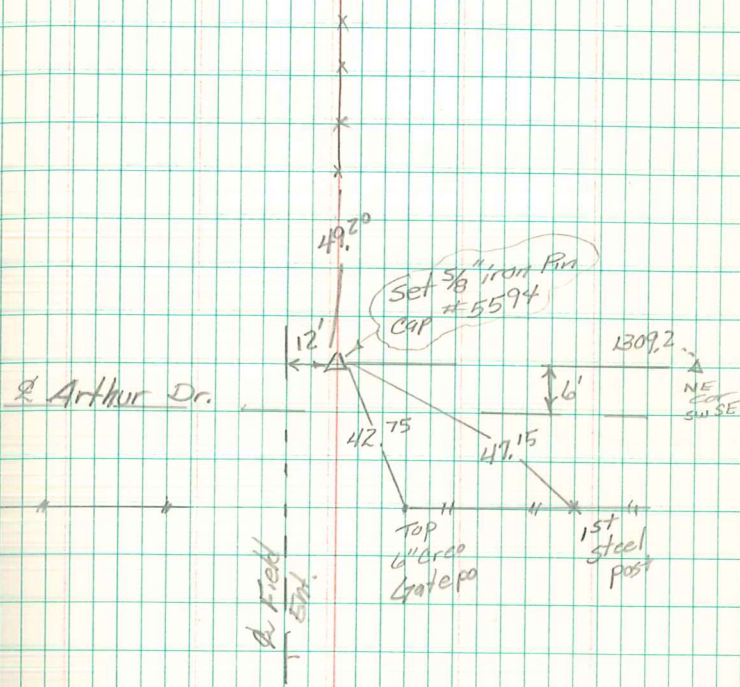

NW Corner
SW "SE" 3-77-21

Set 10/31/05
Abie Davis