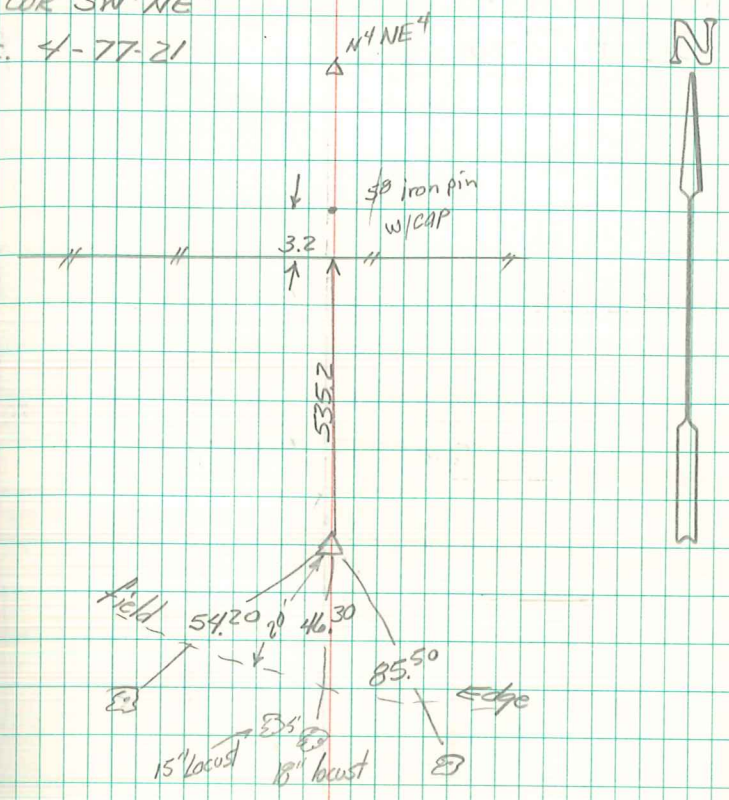

NE COR SW⁴ NE⁴
 Sec. 4-77-21

Set 5/8" iron pin
 w/cap #5594 at mid-point
 between NE Cor SE⁴ NE⁴
 & NW Cor SW⁴ NE⁴.
 Abie Davis 4/25/01