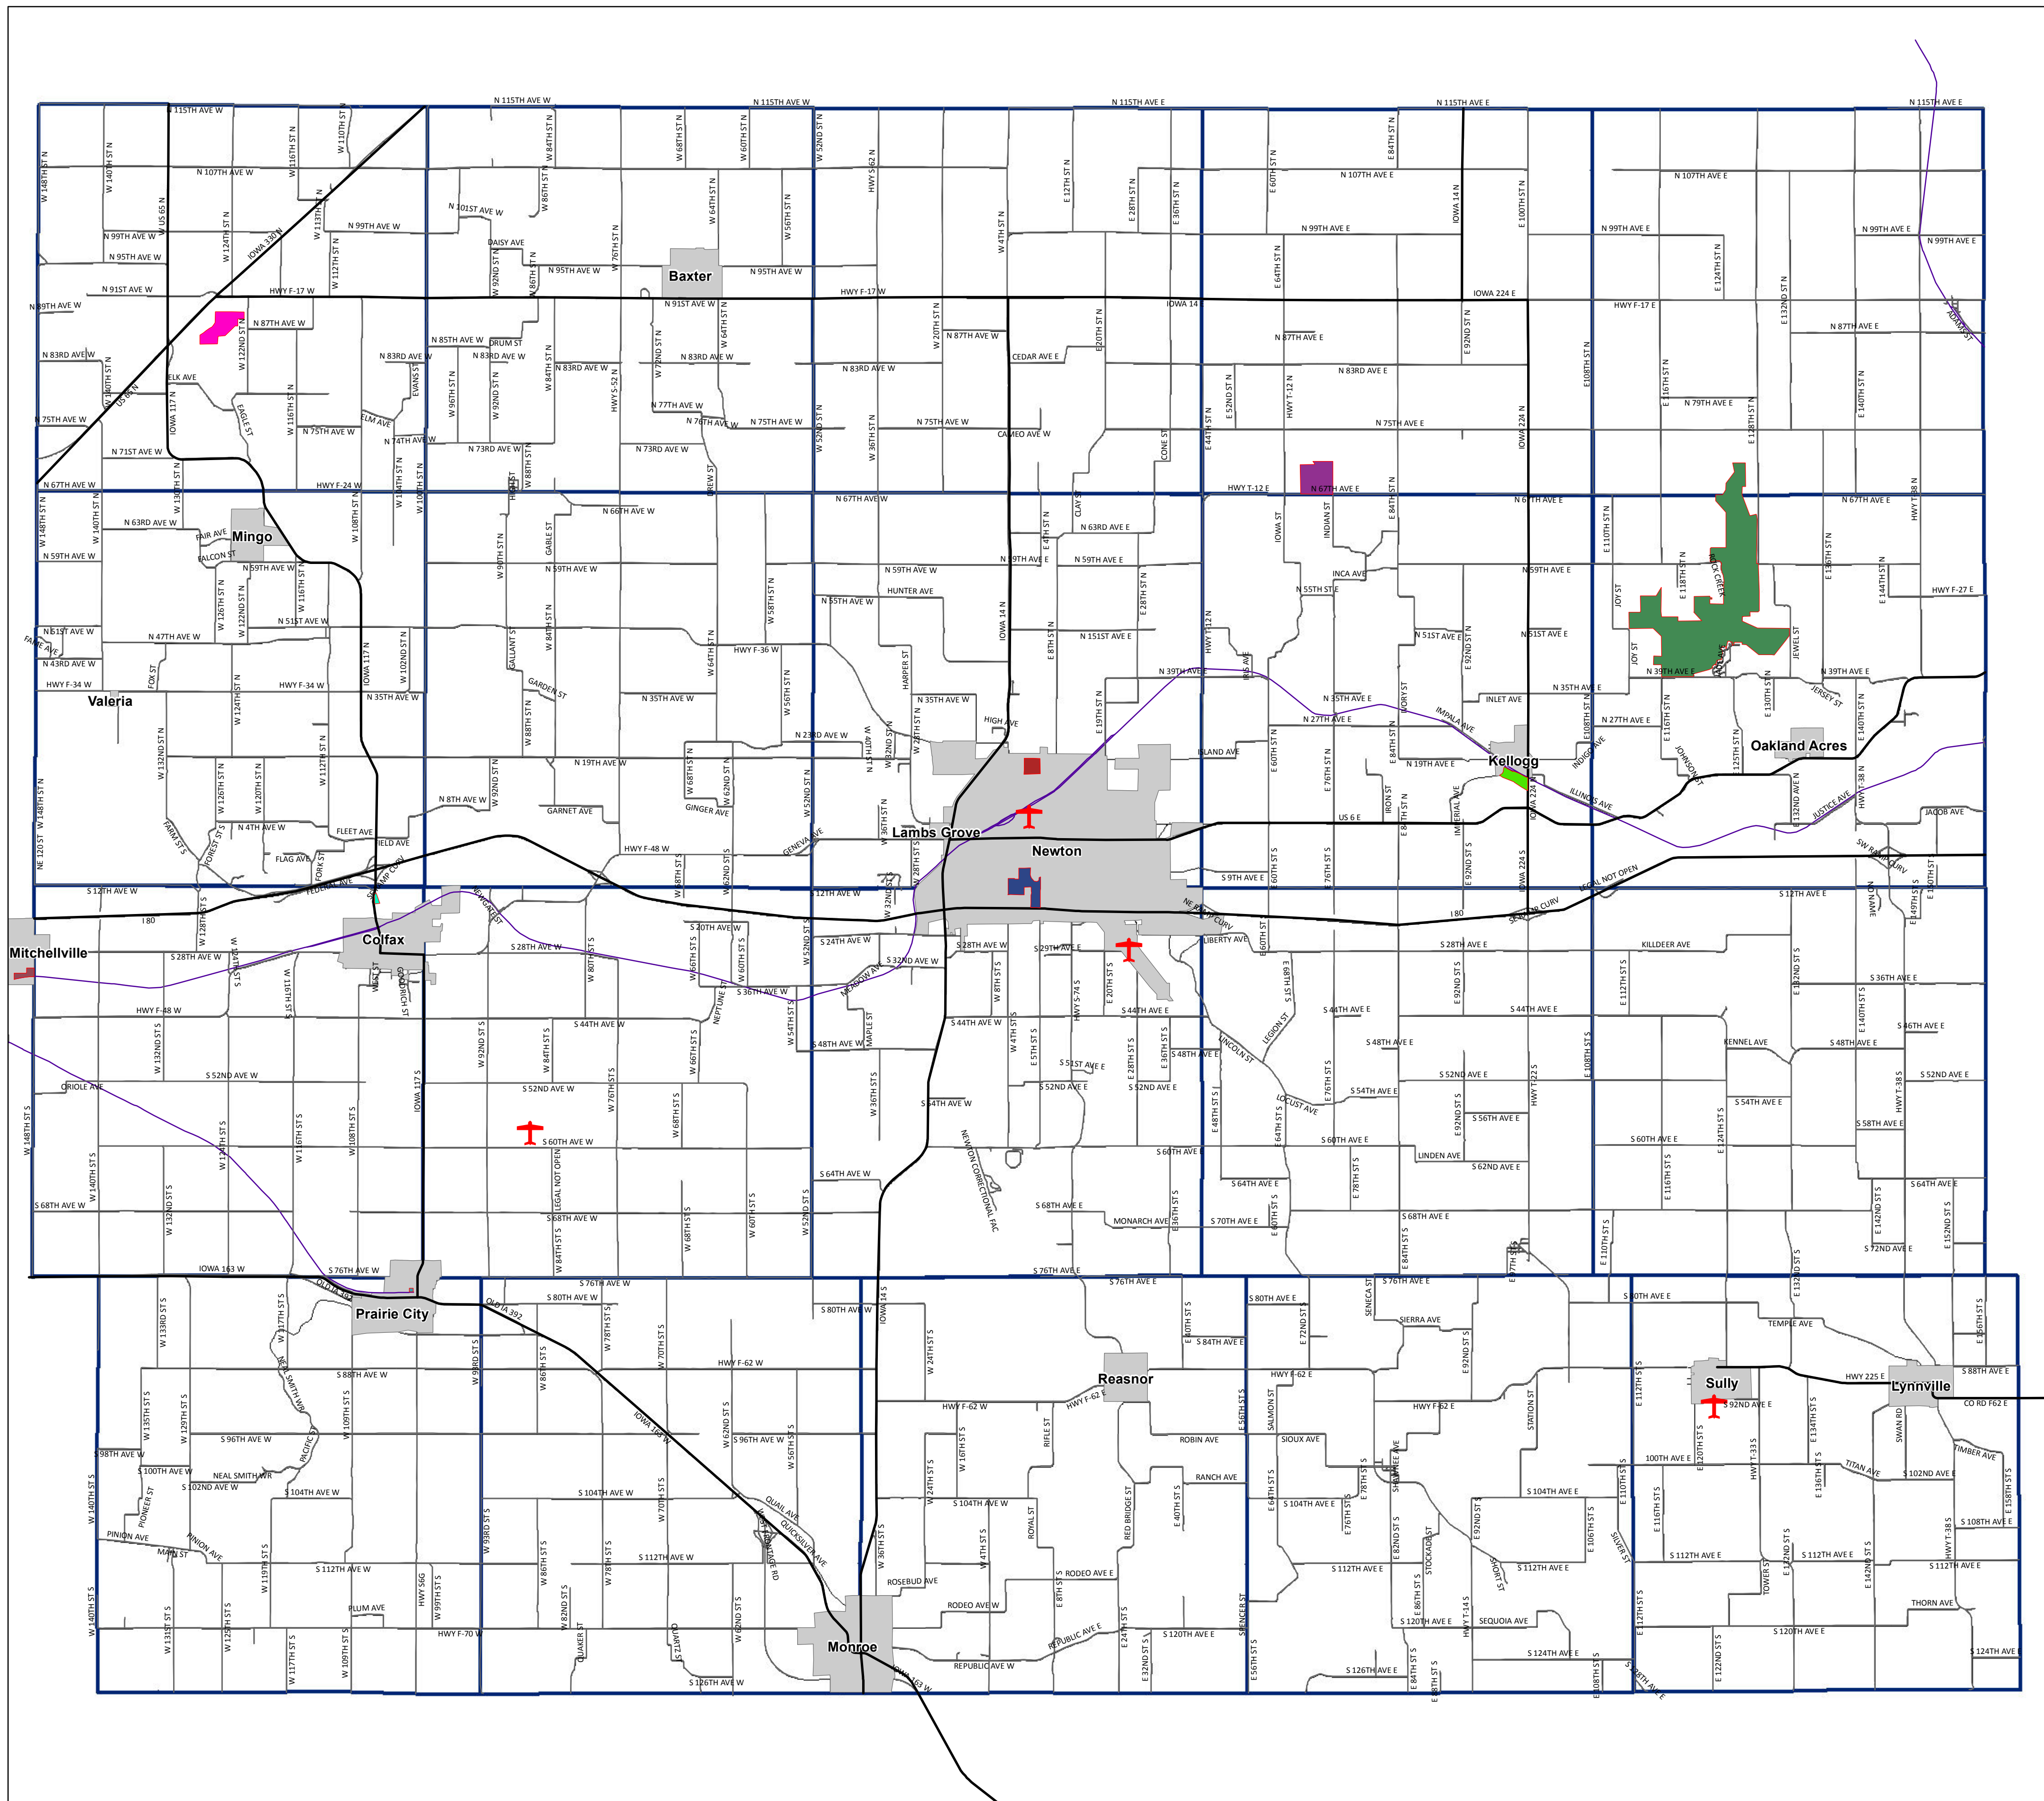

MARION COUNTY GIS\WEB DEPARTMENT

JASPER COUNTY PARKS

■ Ashton-Wildwood County Park	■ Kellogg RV Park	■ Rock Creek State Park
■ City Park	■ Mariposa County Park	■ Schlosser Park
■ Garden Square	■ Maytag Park	■ Woodland Municipal Park