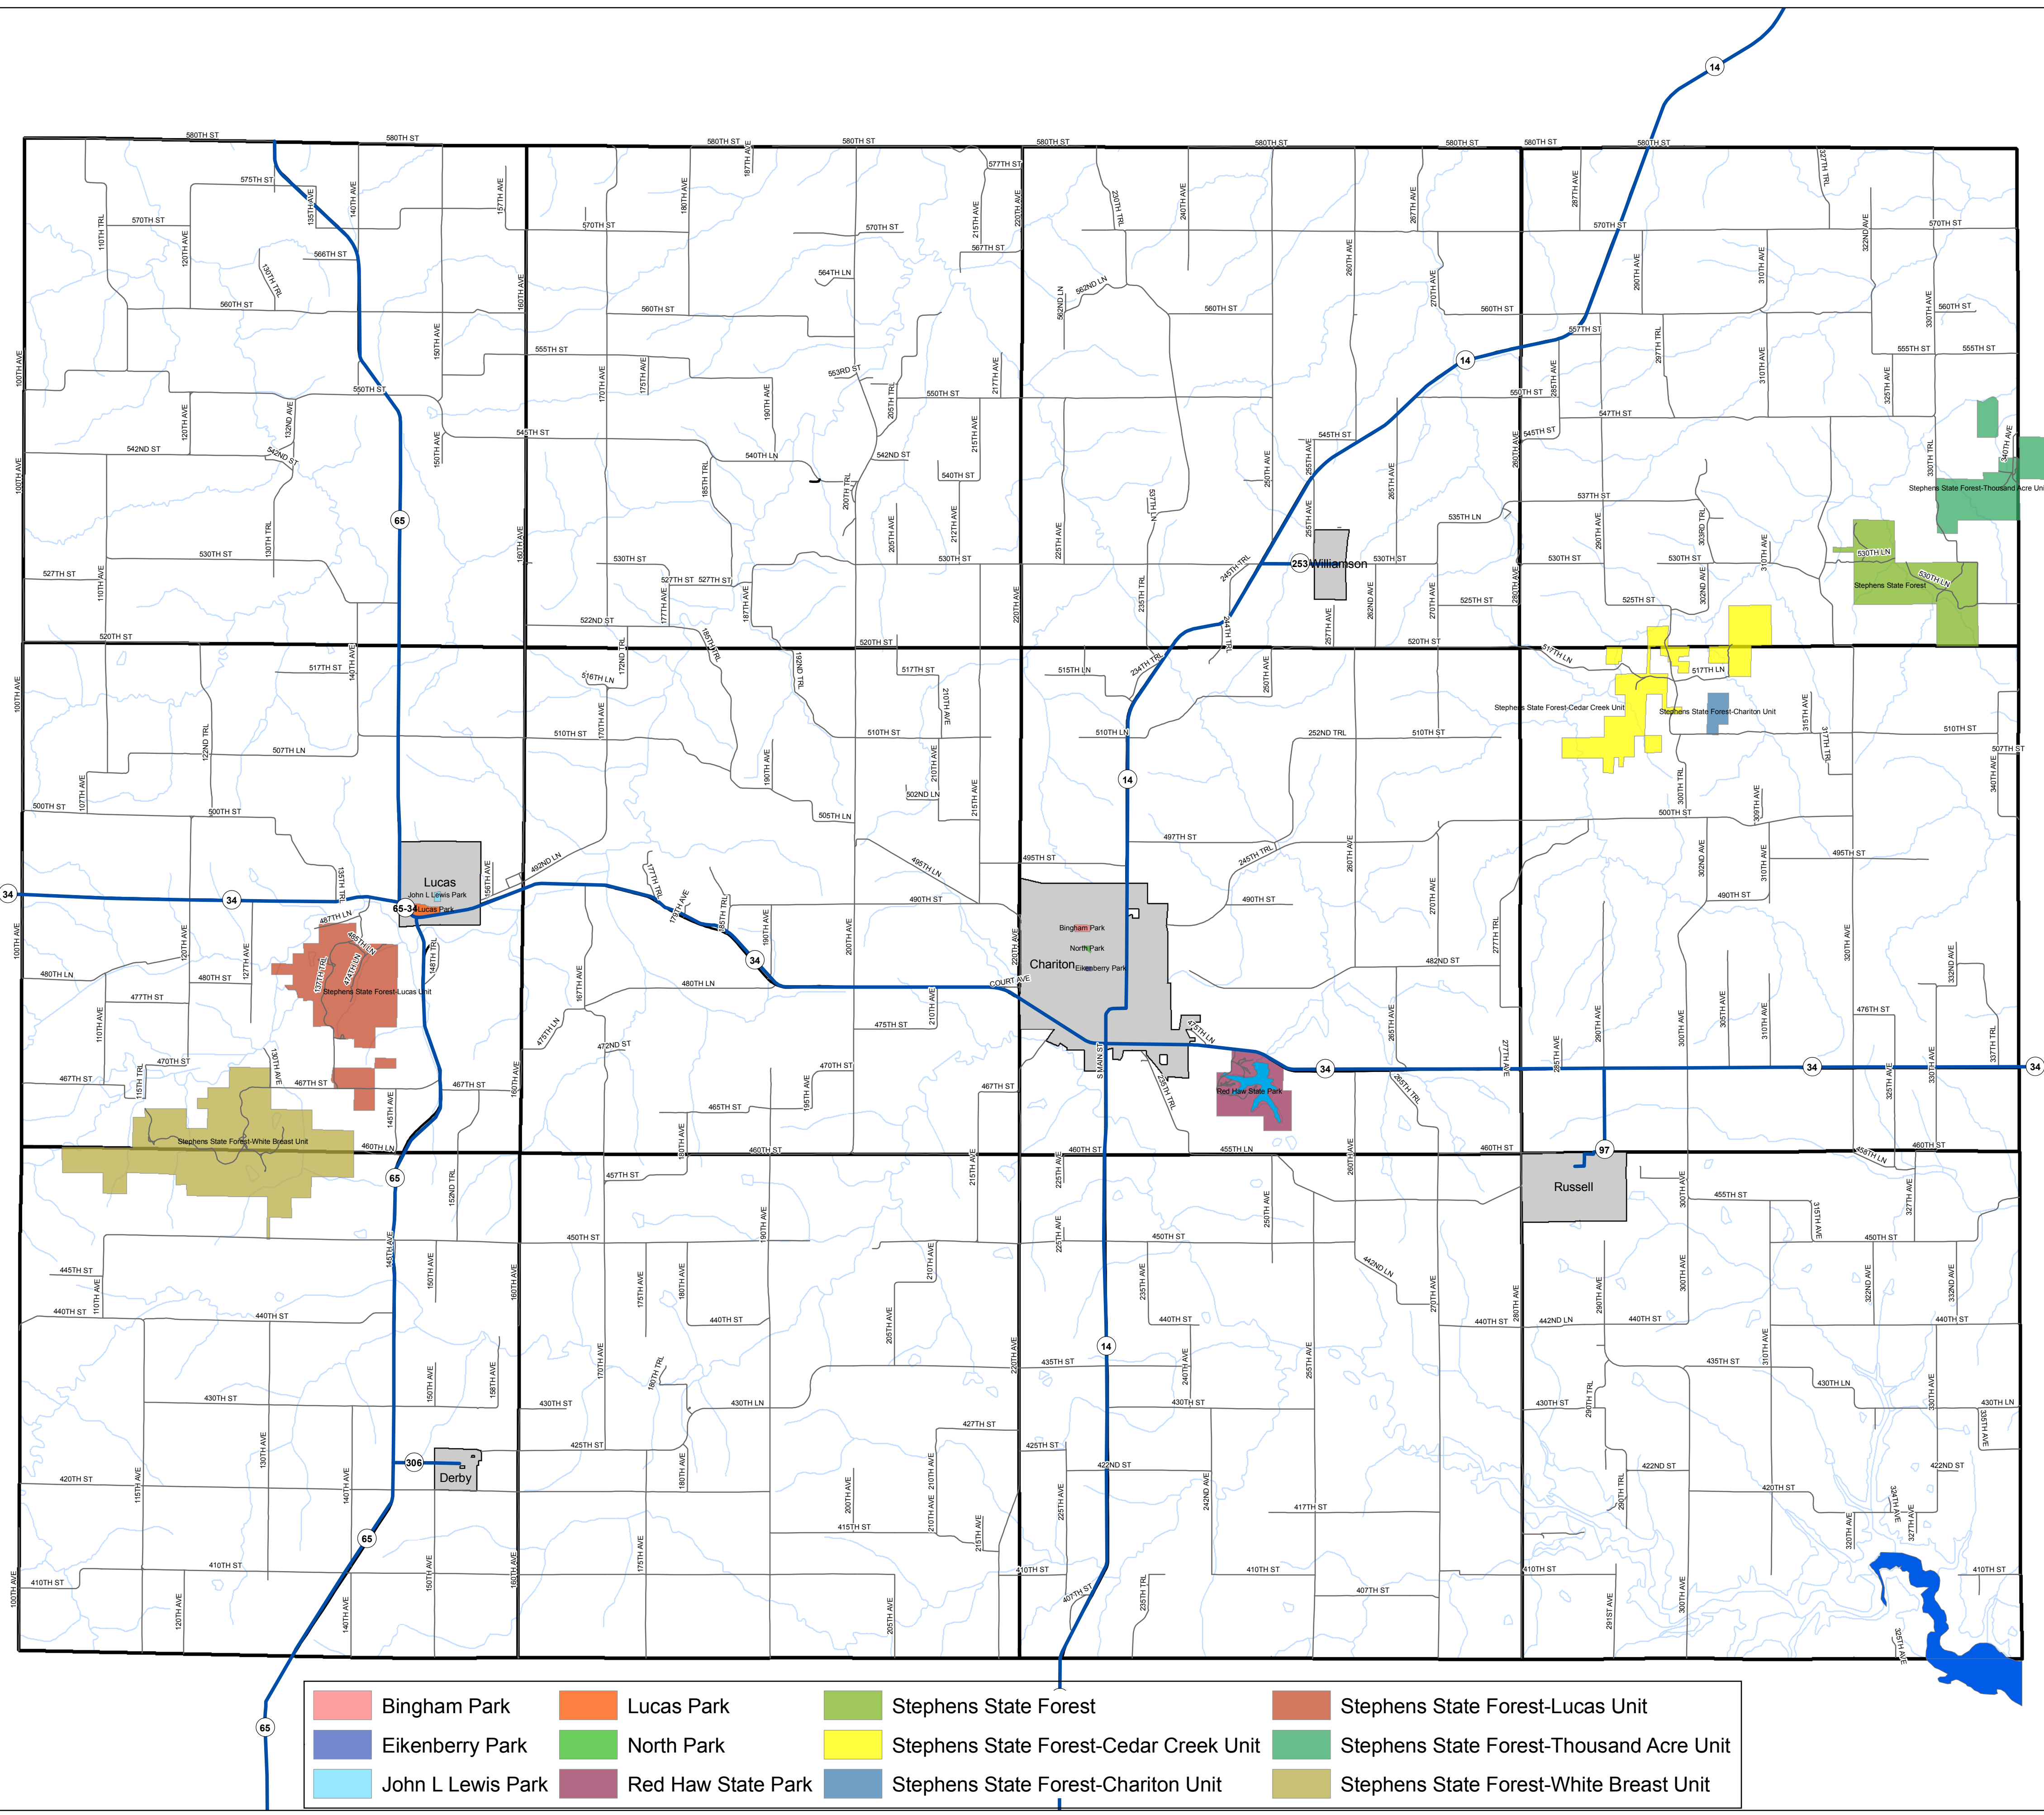

MARION COUNTY GIS\WEB DEPARTMENT

LUCAS COUNTY - PARKS

Bingham Park	Lucas Park	Stephens State Forest	Stephens State Forest-Lucas Unit
Eikenberry Park	North Park	Stephens State Forest-Cedar Creek Unit	Stephens State Forest-Thousand Acre Unit
John L Lewis Park	Red Haw State Park	Stephens State Forest-Chariton Unit	Stephens State Forest-White Breast Unit