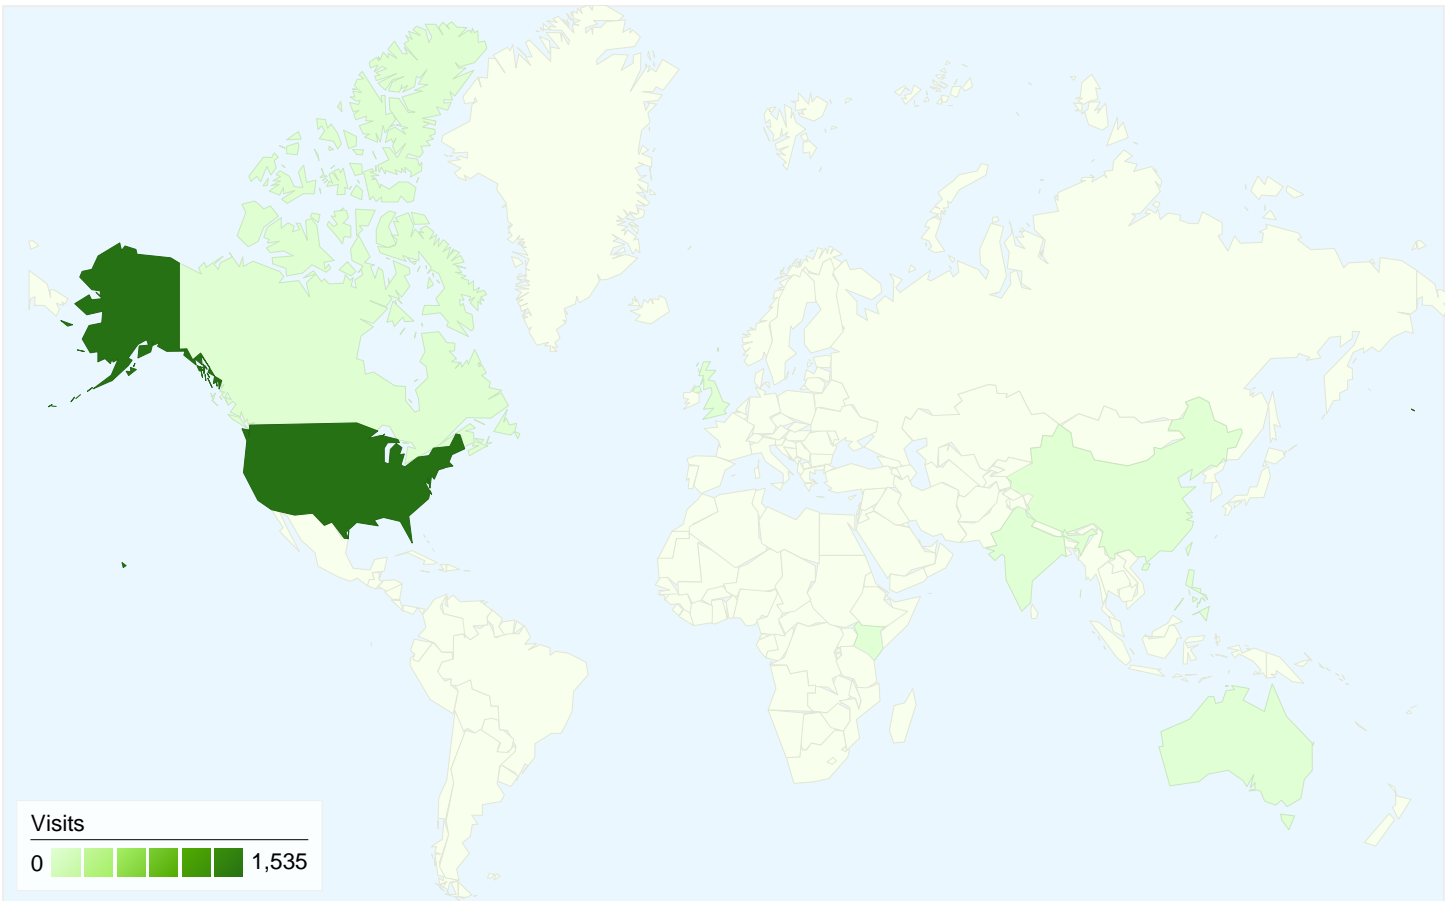

Traffic Sources Overview

May 14, 2012 - May 20, 2012

Comparing to: May 7, 2012 - May 13, 2012

All traffic sources sent a total of 1,566 visits

9.58% Direct Traffic

Previous: 11.81% (-18.89%)

7.85% Referring Sites

123.00 (7.85%)

Top Traffic Sources

Sources	Visits	% visits
google (organic)		
May 14, 2012 - May 20, 2012	997	63.67%
May 7, 2012 - May 13, 2012	935	60.01%
% Change	6.63%	6.09%
bing (organic)		
May 14, 2012 - May 20, 2012	176	11.24%
May 7, 2012 - May 13, 2012	178	11.42%
% Change	-1.12%	-1.63%
(direct) ((none))		
May 14, 2012 - May 20, 2012	150	9.58%
May 7, 2012 - May 13, 2012	184	11.81%
% Change	-18.48%	-18.89%
yahoo (organic)		
May 14, 2012 - May 20, 2012	79	5.04%
May 7, 2012 - May 13, 2012	88	5.65%
% Change	-10.23%	-10.69%
beacon.schneidercorp.com (referral)		

May 14, 2012 - May 20, 2012	19	1.21%
May 7, 2012 - May 13, 2012	24	1.54%
% Change	-20.83%	-21.24%

May 14, 2012 - May 20, 2012	23	1.78%
May 7, 2012 - May 13, 2012	28	2.26%
% Change	-17.86%	-21.29%

1,566 visits came from 10 countries/territories