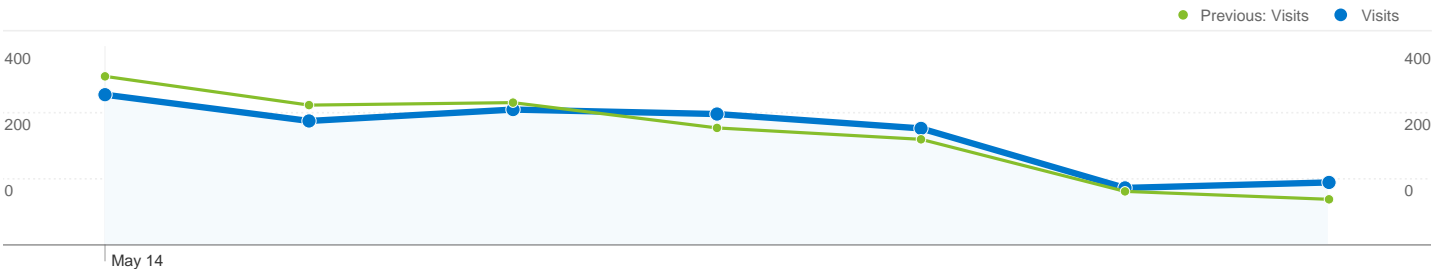

1,301 people visited this site

1,566 Visits

Previous: 1,558 (0.51%)

1,301 Absolute Unique Visitors

Previous: 1,283 (1.40%)

3,280 Pageviews

Previous: 3,182 (3.08%)

2.09 Average Pageviews

Previous: 2.04 (2.55%)

00:01:29 Time on Site

Previous: 00:01:23 (6.74%)

56.19% Bounce Rate

Previous: 58.73% (-4.32%)

63.41% New Visits

Previous: 62.77% (1.02%)

Technical Profile

Browser	Visits	% visits
Internet Explorer		
May 14, 2012 - May 20, 2012	897	57.28%
May 7, 2012 - May 13, 2012	938	60.21%
% Change	-4.37%	-4.86%
Firefox		
May 14, 2012 - May 20, 2012	203	12.96%
May 7, 2012 - May 13, 2012	172	11.04%
% Change	18.02%	17.42%

Traffic Sources Overview

May 14, 2012 - May 20, 2012

Comparing to: May 7, 2012 - May 13, 2012

All traffic sources sent a total of 1,566 visits

9.58% Direct Traffic

Previous: 11.81% (-18.89%)

7.85% Referring Sites