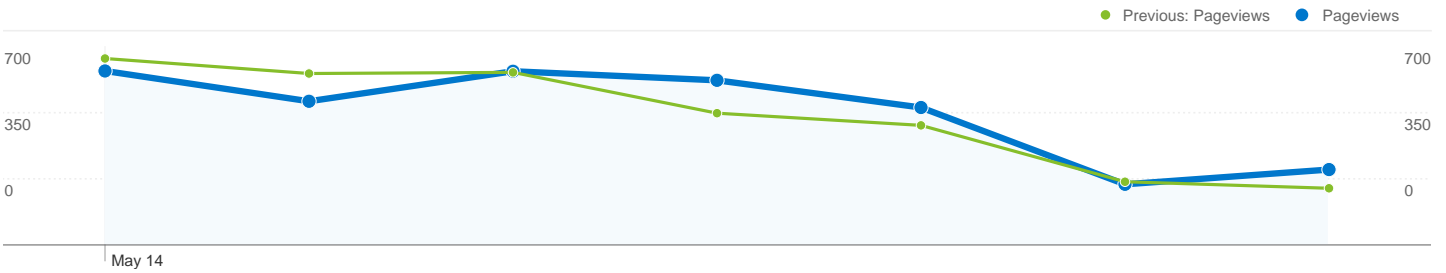

May 14, 2012 - May 20, 2012	19	1.21%
May 7, 2012 - May 13, 2012	24	1.54%
% Change	-20.83%	-21.24%

May 14, 2012 - May 20, 2012	23	1.78%
May 7, 2012 - May 13, 2012	28	2.26%
% Change	-17.86%	-21.29%

1,566 visits came from 10 countries/territories

Site Usage

Visits	Pages/Visit	Avg. Time on Site	% New Visits	Bounce Rate	
1,566 Previous: 1,558 (0.51%)	2.09 Previous: 2.04 (2.55%)	00:01:29 Previous: 00:01:23 (6.74%)	63.41% Previous: 62.77% (1.02%)	56.19% Previous: 58.73% (-4.32%)	
Country/Territory	Visits	Pages/Visit	Avg. Time on Site	% New Visits	Bounce Rate
United States					
May 14, 2012 - May 20, 2012	1,535	2.10	00:01:30	63.78%	55.64%
May 7, 2012 - May 13, 2012	1,542	2.05	00:01:23	63.10%	58.63%
% Change	-0.45%	2.75%	8.63%	1.08%	-5.10%
Canada					
May 14, 2012 - May 20, 2012	9	1.67	00:00:48	44.44%	66.67%
May 7, 2012 - May 13, 2012	4	2.00	00:00:16	25.00%	50.00%
% Change	125.00%	-16.67%	200.69%	77.78%	33.33%
China					
May 14, 2012 - May 20, 2012	6	1.00	00:00:00	16.67%	100.00%

1 - 10 of 10

Content Overview

May 14, 2012 - May 20, 2012

Comparing to: May 7, 2012 - May 13, 2012

Pages on this site were viewed a total of 3,280 times

3,280 Pageviews

Previous: 3,182 (3.08%)

2,701 Unique Views