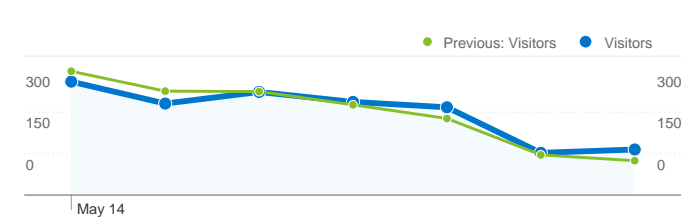

Site Usage

1,566 Visits

Previous: 1,558 (0.51%)

56.19% Bounce Rate

Previous: 58.73% (-4.32%)

3,280 Pageviews

Previous: 3,182 (3.08%)

00:01:29 Avg. Time on Site

Previous: 00:01:23 (6.74%)

2.09 Pages/Visit

Previous: 2.04 (2.55%)

63.41% % New Visits

Previous: 62.77% (1.02%)

Visitors Overview

Visitors
1,301

Map Overlay

1,301 people visited this site

1,566 Visits

Previous: 1,558 (0.51%)

1,301 Absolute Unique Visitors

Previous: 1,283 (1.40%)

3,280 Pageviews

Previous: 3,182 (3.08%)

2.09 Average Pageviews

1 - 10 of 10

Content Overview

May 14, 2012 - May 20, 2012

Comparing to: May 7, 2012 - May 13, 2012

Pages on this site were viewed a total of 3,280 times

3,280 Pageviews

Previous: 3,182 (3.08%)

2,701 Unique Views