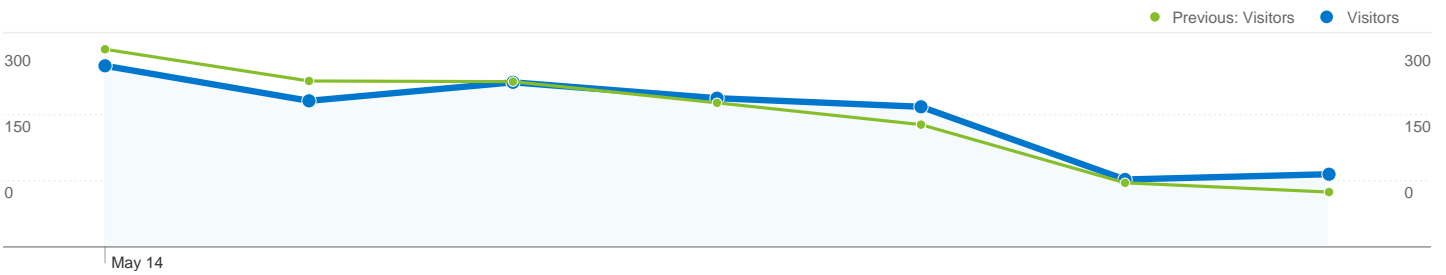

Site Usage

1,566 Visits

Previous: 1,558 (0.51%)

56.19% Bounce Rate

Previous: 58.73% (-4.32%)

3,280 Pageviews

Previous: 3,182 (3.08%)

00:01:29 Avg. Time on Site

Previous: 00:01:23 (6.74%)

2.09 Pages/Visit

Previous: 2.04 (2.55%)

63.41% % New Visits

Previous: 62.77% (1.02%)

Visitors Overview

Visitors
1,301

Map Overlay

1,301 people visited this site

1,566 Visits

Previous: 1,558 (0.51%)

1,301 Absolute Unique Visitors

Previous: 1,283 (1.40%)

3,280 Pageviews

Previous: 3,182 (3.08%)

2.09 Average Pageviews

1 - 10 of 10

Content Overview

May 14, 2012 - May 20, 2012

Comparing to: May 7, 2012 - May 13, 2012

Pages on this site were viewed a total of 3,280 times

3,280 Pageviews

Previous: 3,182 (3.08%)

2,701 Unique Views