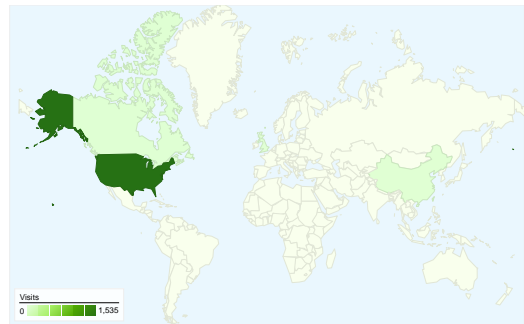

Previous: 00:01:23 (6.74%)

2.09 Pages/Visit

Previous: 2.04 (2.55%)

63.41% % New Visits

Previous: 62.77% (1.02%)

Visitors Overview

Visitors
1,301

Map Overlay

1,301 people visited this site

1,566 Visits

Previous: 1,558 (0.51%)

1,301 Absolute Unique Visitors

Previous: 1,283 (1.40%)

3,280 Pageviews

Previous: 3,182 (3.08%)

2.09 Average Pageviews

Traffic Sources Overview

May 14, 2012 - May 20, 2012

Comparing to: May 7, 2012 - May 13, 2012

All traffic sources sent a total of 1,566 visits

9.58% Direct Traffic

Previous: 11.81% (-18.89%)

7.85% Referring Sites

May 14, 2012 - May 20, 2012	19	1.21%
May 7, 2012 - May 13, 2012	24	1.54%
% Change	-20.83%	-21.24%

May 14, 2012 - May 20, 2012	23	1.78%
May 7, 2012 - May 13, 2012	28	2.26%
% Change	-17.86%	-21.29%

1,566 visits came from 10 countries/territories